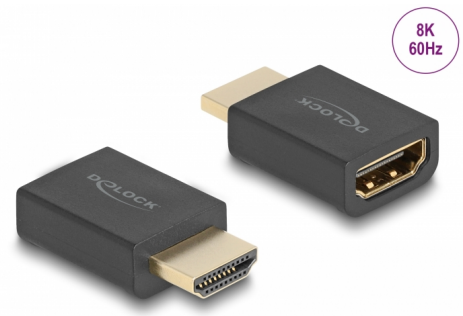

Delock High Speed HDMI with Ethernet Adapter male to female 8K 60 Hz black

Description

This HDMI adapter by Delock can be used to connect HDMI devices such as flat screens, etc. The adapter can also be used as a port saver to protect the interface in applications with high contact durability.

Item no. 66460

EAN: 4043619664603

Country of origin: China

Package: Zip poly bag

Technical details

- Connectors:
 - 1 x HDMI male
 - 1 x HDMI female
- High Speed HDMI with Ethernet (HEC) specification
- Contacts gold-plated
- Resolution up to 7680 x 4320 @ 60 Hz (depending on the system and the connected hardware)
- Dimensions (LxWxH): ca. 25 x 20 x 10 mm
- Colour: black

Technical characteristics

Maximum screen resolution:	7680 x 4320 @ 60 Hz
----------------------------	---------------------

Physical characteristics

Pin finishing:	gold-plated
Length:	25 mm
Width:	20 mm
Height:	10 mm