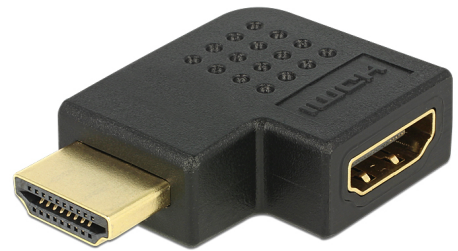

# Delock Adapter HDMI male to HDMI female 90° left

## Description

This HDMI adapter by Delock enables to lead the female port of an HDMI devices, e.g. flat screen, etc. 90° leftwards. Thus you can connect a HDMI cable without any problem in case the existing HDMI female port is difficult to access.

## Technical details

- Connectors:
  - 1 x HDMI male >
  - 1 x HDMI female
- Female port 90° leftwards