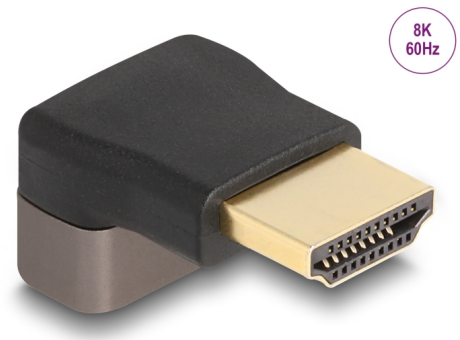

# Delock HDMI Adapter male to female 90° upwards angled 8K 60 Hz grey metal

## Description

With this HDMI adapter by Delock, the port of an HDMI device, such as a flat screen, can be angled by 90°. This makes it easy to connect an HDMI cable if the existing HDMI socket is difficult to access.

## Technical details

- Connectors:
  - 1 x HDMI male
  - 1 x HDMI female
- High Speed HDMI with Ethernet (HEC) specification
- Angled 90° upwards
- Metal housing
- Contacts gold-plated
- Resolution up to 7680 x 4320 @ 60 Hz (depending on the system and the connected hardware)
- Dimensions (LxWxH): ca. 30.1 x 20.8 x 15.4 mm
- Colour: black / grey

## Physical characteristics

Housing material:	metal
Pin finishing:	gold-plated
Length:	30.1 mm
Width:	20.8 mm
Height:	15.4 mm
Colour:	grey / black