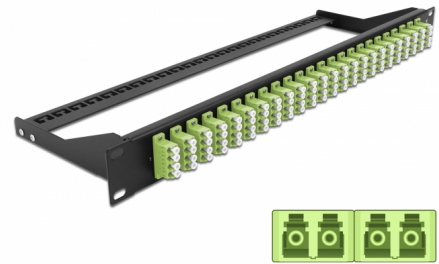

Delock 19" Fibre Patch Panel 24 port LC Quad limegreen

Description

This patch panel by Delock can be mounted in a 19" rack. The jacks on the front and rear of the panel provide convenient connections for fibre patch cable.

Item no. 43404

EAN: 4043619434046

Country of origin: China

Package: White Box

Technical details

- Connectors:
 - 24 x LC Quad female >
 - 24 x LC Quad female
- Colour: limegreen
- For 96 OM5 Multi-mode fibers
- Zirconia ceramic ferrule with protection cap
- For mounting in 19" racks, 1U
- Removable strain relief
- Housing colour: black
- Dimensions (LxWxH): ca. 482.6 x 150.0 x 43.6 mm

Package content

- 19" patch panel

General

Mounting type:	19 in
----------------	-------

Physical characteristics

Housing colour:	black
Depth:	150 mm
Width:	482.6 mm
Height:	43.6 mm