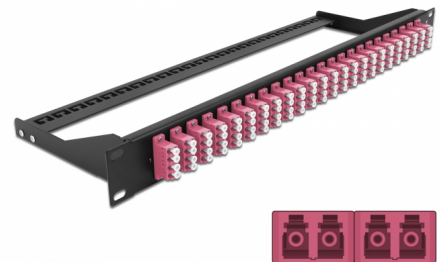

Delock 19" Fibre Patch Panel 24 port LC Quad violet

Description

This patch panel by Delock can be mounted in a 19" rack. The jacks on the front and rear of the panel provide convenient connections for fibre patch cable.

Item no. 43403

EAN: 4043619434039

Country of origin: China

Package: White Box

Technical details

- Connectors:
24 x LC Quad female >
24 x LC Quad female
- Colour: violet
- For 96 OM4 Multi-mode fibers
- Zirconia ceramic ferrule with protection cap
- For mounting in 19" racks, 1U
- Removable strain relief
- Housing colour: black
- Dimensions (LxWxH): ca. 482.6 x 150.0 x 43.6 mm

Package content

- 19" patch panel

General

| | |
|----------------|-------|
| Mounting type: | 19 in |
|----------------|-------|

Physical characteristics

| | |
|-----------------|----------|
| Housing colour: | black |
| Depth: | 150 mm |
| Width: | 482.6 mm |
| Height: | 43.6 mm |