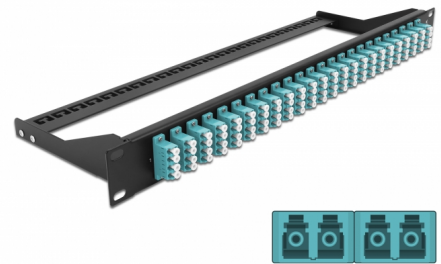

Delock 19" Fibre Patch Panel 24 port LC Quad aqua

Description

This patch panel by Delock can be mounted in a 19" rack. The jacks on the front and rear of the panel provide convenient connections for fibre patch cable.

Item no. 43401

EAN: 4043619434015

Country of origin: China

Package: White Box

Technical details

- Connectors:
24 x LC Quad female >
24 x LC Quad female
- Colour: aqua
- For 96 OM3 Multi-mode fibers
- Zirconia ceramic ferrule with protection cap
- For mounting in 19" racks, 1U
- Removable strain relief
- Housing colour: black
- Dimensions (LxWxH): ca. 482.6 x 150.0 x 43.6 mm

Package content

- 19" patch panel

General

Mounting type:	19 in
----------------	-------

Physical characteristics

Housing colour:	black
Depth:	150 mm
Width:	482.6 mm
Height:	43.6 mm