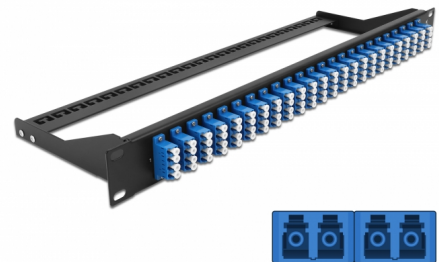

Delock 19" Fibre Patch Panel 24 port LC Quad blue

Description

This patch panel by Delock can be mounted in a 19" rack. The jacks on the front and rear of the panel provide convenient connections for fibre patch cable.

Item no. 43398

EAN: 4043619433988

Country of origin: China

Package: White Box

Technical details

- Connectors:
24 x LC Quad female >
24 x LC Quad female
- Colour: blue
- For 96 OS2 Single-mode fibers
- Zirconia ceramic ferrule with protection cap
- For mounting in 19" racks, 1U
- Removable strain relief
- Housing colour: black
- Dimensions (LxWxH): ca. 482.6 x 150.0 x 43.6 mm

Package content

- 19" patch panel

General

Mounting type:	19 in
----------------	-------

Physical characteristics

Housing colour:	black
Depth:	150 mm
Width:	482.6 mm
Height:	43.6 mm