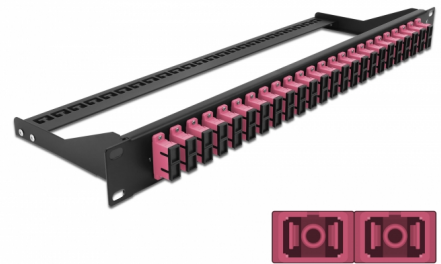

Delock 19" Fibre Patch Panel 24 port SC Duplex violet

Description

This patch panel by Delock can be mounted in a 19" rack. The jacks on the front and rear of the panel provide convenient connections for fibre patch cable.

Item no. 43396

EAN: 4043619433964

Country of origin: China

Package: White Box

Technical details

- Connectors:
24 x SC Duplex female >
24 x SC Duplex female
- Colour: violet
- For 48 OM4 Multi-mode fibers
- Zirconia ceramic ferrule with protection cap
- For mounting in 19" racks, 1U
- Removable strain relief
- Housing colour: black
- Dimensions (LxWxH): ca. 482.6 x 150.0 x 43.6 mm

Package content

- 19" patch panel

General

Mounting type:	19 in
----------------	-------

Physical characteristics

Housing colour:	black
Depth:	150 mm
Width:	482.6 mm
Height:	43.6 mm