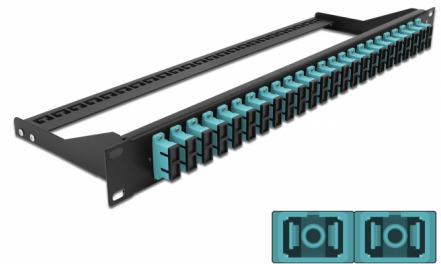

Delock 19" Fibre Patch Panel 24 port SC Duplex aqua

Description

This patch panel by Delock can be mounted in a 19" rack. The jacks on the front and rear of the panel provide convenient connections for fibre patch cable.

Item no. 43395

EAN: 4043619433957

Country of origin: China

Package: White Box

Technical details

- Connectors:
24 x SC Duplex female >
24 x SC Duplex female
- Colour: aqua
- For 48 OM3 Multi-mode fibers
- Zirconia ceramic ferrule with protection cap
- For mounting in 19" racks, 1U
- Removable strain relief
- Housing colour: black
- Dimensions (LxWxH): ca. 482.6 x 150.0 x 43.6 mm

Package content

- 19" patch panel

General

Mounting type:	19 in
----------------	-------

Physical characteristics

Housing colour:	black
Depth:	150 mm
Width:	482.6 mm
Height:	43.6 mm