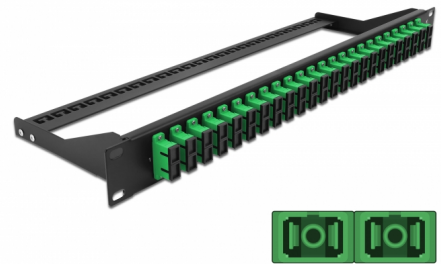

# Delock 19" Fibre Patch Panel 24 port SC Duplex green

## Description

This patch panel by Delock can be mounted in a 19" rack. The jacks on the front and rear of the panel provide convenient connections for fibre patch cable.

**Item no. 43393**

EAN: 4043619433933

## Technical details

- Connectors:  
24 x SC Duplex female >  
24 x SC Duplex female
- Colour: green
- For 48 OS2 Single-mode fibers
- Zirconia ceramic ferrule with protection cap
- For mounting in 19" racks, 1U
- Removable strain relief
- Housing colour: black
- Dimensions (LxWxH): ca. 482.6 x 150.0 x 43.6 mm

## Package content

- 19" patch panel