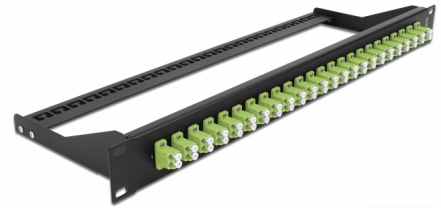

# Delock 19" Fibre Patch Panel 24 port LC Duplex limegreen

## Description

This patch panel by Delock can be mounted in a 19" rack. The jacks on the front and rear of the panel provide convenient connections for fibre patch cable.

**Item no. 43391**

EAN: 4043619433919

## Technical details

- Connectors:
  - 24 x LC Duplex female >
  - 24 x LC Duplex female
- Colour: limegreen
- For 48 OM5 Multi-mode fibers
- Zirconia ceramic ferrule with protection cap
- For mounting in 19" racks, 1U
- Removable strain relief
- Housing colour: black
- Dimensions (LxWxH): ca. 482.6 x 150.0 x 43.6 mm

## Package content

- 19" patch panel