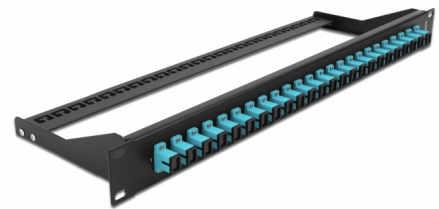

Delock 19" Fibre Patch Panel 24 port SC Simplex aqua

Description

This patch panel by Delock can be mounted in a 19" rack. The jacks on the front and rear of the panel provide convenient connections for fibre patch cable.

Item no. 43383

EAN: 4043619433834

Country of origin: China

Package: White Box

Technical details

- Connectors:
24 x SC Simplex female >
24 x SC Simplex female
- Colour: aqua
- For 24 OM3 Multi-mode fibers
- Zirconia ceramic ferrule with protection cap
- For mounting in 19" racks, 1U
- Removable strain relief
- Housing colour: black
- Dimensions (LxWxH): ca. 482.6 x 150.0 x 43.6 mm

Package content

- 19" patch panel

General

Mounting type:	19 in
----------------	-------

Physical characteristics

Housing colour:	black
Depth:	150 mm
Width:	482.6 mm
Height:	43.6 mm