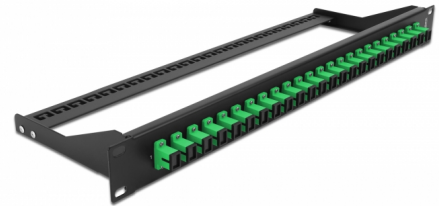

Delock 19" Fibre Patch Panel 24 port SC Simplex green

Description

This patch panel by Delock can be mounted in a 19" rack. The jacks on the front and rear of the panel provide convenient connections for fibre patch cable.

Item no. 43381

EAN: 4043619433810

Country of origin: China

Package: White Box

Technical details

- Connectors:
 - 24 x SC Simplex female >
 - 24 x SC Simplex female
- Colour: green
- For 24 OS2 Single-mode fibers
- Zirconia ceramic ferrule with protection cap
- For mounting in 19" racks, 1U
- Removable strain relief
- Housing colour: black
- Dimensions (LxWxH): ca. 482.6 x 150.0 x 43.6 mm

Package content

- 19" patch panel

General

| | |
|----------------|-------|
| Mounting type: | 19 in |
|----------------|-------|

Physical characteristics

| | |
|-----------------|----------|
| Housing colour: | black |
| Depth: | 150 mm |
| Width: | 482.6 mm |
| Height: | 43.6 mm |