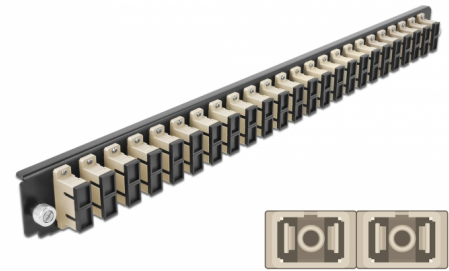

Delock 19" Splice Box Front Panel 24 port SC Duplex beige

Description

This front panel by Delock can be mounted in a 19" splice box by Delock.

Item no. 43365

EAN: 4043619433650

Country of origin: China

Package: White Box

Technical details

- Connectors:
 - 24 x SC Duplex female >
 - 24 x SC Duplex female
- Colour: beige
- For 48 OM2 Multi-mode fibers
- Zirconia ceramic ferrule with protection cap
- For mounting in 19" splice box, 1U
- Housing colour: black
- Dimensions (LxWxH): ca. 482.6 x 44.0 x 44.0 mm

System requirements

- Delock 19" Fiber Optic Splice Box 43348

Package content

- 19" splice box front panel

Images

General

Mounting type:	19 in
----------------	-------

Physical characteristics

Housing colour:	black
Depth:	44 mm
Width:	482.6 mm
Height:	44 mm