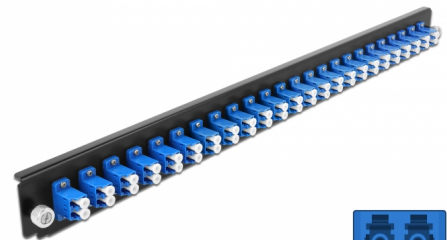

Delock 19" Splice Box Front Panel 24 port LC Duplex blue

Description

This front panel by Delock can be mounted in a 19" splice box by Delock.

Item no. 43357

EAN: 4043619433575

Country of origin: China

Package: White Box

Technical details

- Connectors:
 - 24 x LC Duplex female >
 - 24 x LC Duplex female
- Colour: blue
- For 48 OS2 Single-mode fibers
- Zirconia ceramic ferrule with protection cap
- For mounting in 19" splice box, 1U
- Housing colour: black
- Dimensions (LxWxH): ca. 482.6 x 44.0 x 44.0 mm

System requirements

- Delock 19" Fiber Optic Splice Box 43348

Package content

- 19" splice box front panel

Images

General

Mounting type:	19 in
----------------	-------

Physical characteristics

Housing colour:	black
Depth:	44 mm
Width:	482.6 mm
Height:	44 mm