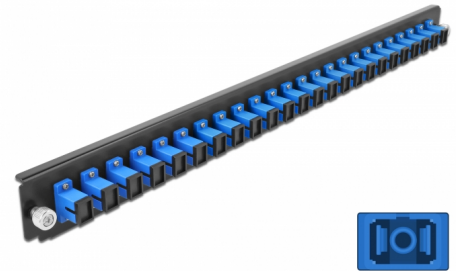

# Delock 19" Splice Box Front Panel 24 port SC Simplex blue

## Description

This front panel by Delock can be mounted in a 19" splice box by Delock.

**Item no. 43351**

EAN: 4043619433513

Country of origin: China

Package: White Box

## Technical details

- Connectors:
  - 24 x SC Simplex female >
  - 24 x SC Simplex female
- Colour: blue
- For 24 OS2 Single-mode fibers
- Zirconia ceramic ferrule with protection cap
- For mounting in 19" splice box, 1U
- Housing colour: black
- Dimensions (LxWxH): ca. 482.6 x 44.0 x 44.0 mm

## Package content

- 19" splice box front panel

---