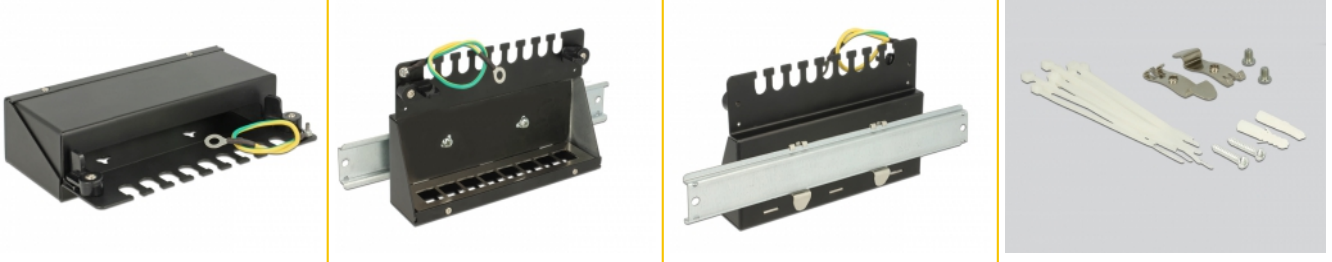

Delock Keystone Desktop Patch Panel 8 Port black

Description

This patch panel by Delock can be used as a junction box on the wall or in enclosures. Additionally, clips for DIN rail mounting are included. With its standardized dimensions, it is suitable for easy snap-in mounting of eight Keystone modules.

Note

Due to the narrow design only keystone modules up to max. 17.2 mm width can be used.

Item no. 43338

EAN: 4043619433384

Country of origin: China

Package: White Box

Technical details

- 8 Keystone ports 19.2 x 14.9 mm
- Cable routing 180°
- Shielded
- Metal housing
- Colour: jet black RAL 9005
- Dimensions (WxHxD): ca. 162 x 44.5 x 112.8 mm

Package content

- Keystone Patch Panel
- 2 DIN-rail clips
- 2 screws
- 8 cable ties

Images

General

Mounting type:	wall DIN rail
----------------	------------------

Physical characteristics

Housing colour:	black
Housing material:	metal
Depth:	112.8 mm
Width:	163 mm
Height:	44.5 mm