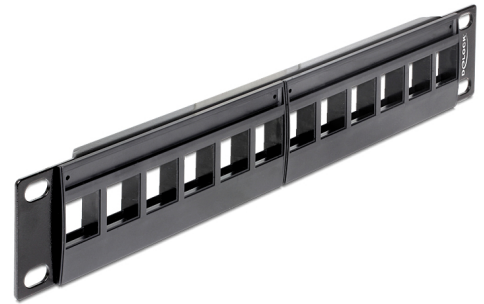

Delock 10" Keystone Patch Panel 12 Port black

Description

This Patch Panel by Delock can be mounted in a 10" cabinet. With its standardized dimensions, it is suitable for easy snap-in mounting of 12 Keystone modules.

Item no. 43259

EAN: 4043619432592

Country of origin: Taiwan,
Republic of China

Package: White Box

Technical details

- 12 Keystone ports 19.2 x 14.9 mm
- For mounting in 10" cabinets, 1 U
- Integrated name plate
- Material: Metal panel with plastic front bezel
- Colour: black
- Dimensions (LxWxH): ca. 255 x 44 x 12 mm

Package content

- Keystone Patch Panel
- Covers and stickers for the name plate

Images