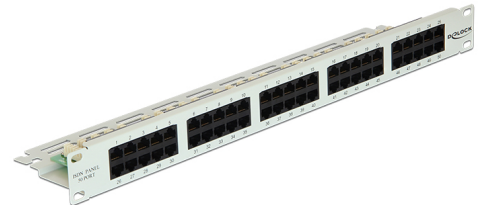

Delock 19" Patch Panel 50 Port Cat.3 ISDN grey

Description

This Patch Panel by Delock can be mounted in a 19" rack. At the LSA blocks you can install up to 50 telephone or ISDN cables with a punch down tool.

Item no. 43030

EAN: 4043619430307

Country of origin: China

Package: White Box

Technical details

- Connectors:
external: 50 x RJ45 jack, 8P4C
internal: LSA block
- For mounting in 19" racks, 1U
- Cable routing 180°
- Unshielded (Cat.3)
- Cable diameter up to 0.644 mm (22 - 26 AWG)
- Metal housing
- Colour: light grey RAL 7035
- Dimensions (LxWxH): ca. 482.6 x 104.9 x 44.3 mm

Package content

- 19" Patch Panel
- Cable ties

Images