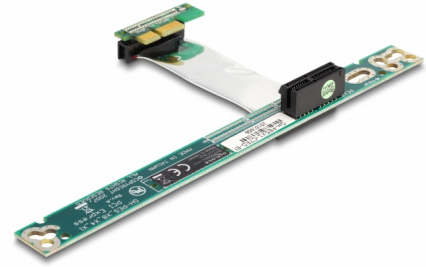

Delock Riser Card PCI Express x1 > x1 with flexible cable 7 cm

Description

The PCI Express riser card by Delock enables the connection of a PCI Express x1 card. This type of horizontal installation is necessary inside 48.3 cm (19 inch) rack mount cases with one height unit, where a vertical installation is not possible due to space limitation.

Item no. 41752

EAN: 4043619417520

Country of origin: Taiwan,
Republic of China

Package: Zip poly bag

Technical details

- Connectors:
 - 1 x PCI Express x1 male >
 - 1 x PCI Express x1 slot
- For 48.3 cm (19 inches) cases 1U
- Left insertion
- OS independent, no driver installation necessary