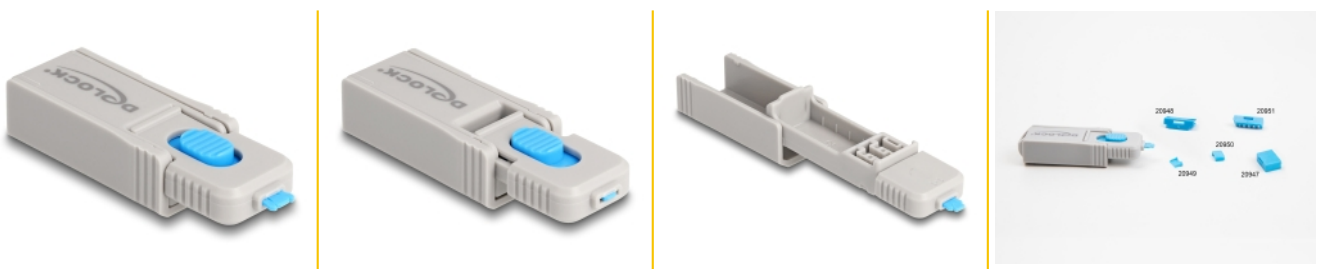

## Description

This locking tool by Delock is an accessory for the Delock port blocker 20926, 20927, 20923, 20924, 20925, 20947, 20948, 20949, 20950 and 20951.

### Practical design with eyelet

The shape of the tool is reminiscent of a USB stick and, with the eyelet at the rear end, offers the possibility of attaching the port blocker to a key ring, for example.

## Technical details

- Colour: grey
- Dimensions tool (LxWxH): ca. 69 x 19 x 12 mm

### Physical characteristics

Width:	19 mm
Height:	12 mm 69 mm
Colour:	blue grey