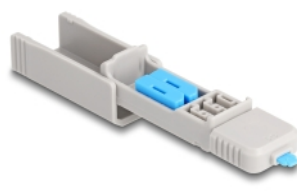

Delock DisplayPort Port Blocker Set for DisplayPort female ports 4 pieces + lock tool

Description

With this DisplayPort port blocker set by Delock DisplayPort ports can be secured against unauthorized access. The **port blockers housed inside the tool** are placed on the tip, pushed into the DisplayPort port and block the DisplayPort socket. A total of 4 DisplayPort ports can be blocked with the set. Access by cables or similar to the port are then no longer possible. To open the lock, the included tool is required.

Practical design with eyelet

The shape of the tool is reminiscent of a USB stick and, with the eyelet at the rear end, offers the possibility of attaching the port blocker to a key ring, for example.

Item no. 20927

EAN: 4043619209279

Country of origin: Taiwan, Republic of China

Package: Zip poly bag

Technical details

- Suitable for all standard DisplayPort female ports
- Colour of the tool: grey
- Colour of the DisplayPort port blocker: blue
- Dimensions tool (LxWxH): ca. 69 x 19 x 12 mm

System requirements

- A free DisplayPort female port

Package content

- 4 x DisplayPort port blocker
- 1 x lock tool

Images

Physical characteristics

Width:	19 mm
Height:	12 mm 69 mm
Colour:	blue grey