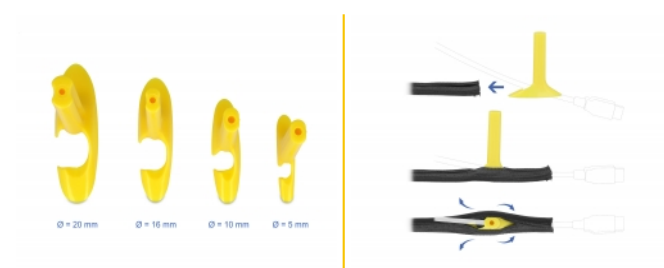

Delock Pull-in tool for cable sleeve set 4 pieces

Description

This pull-in tool by Delock enables an easy threading of cables in self-closing braided or woven sleeves. The cables are quickly bundled and safely pulled through the sleeve. The suitable pull-in tool is included for each sleeve diameter.

Item no. 20839

EAN: 4043619208395

Country of origin: China

Package: Zip poly bag

Technical details

- Cable pull-in tool with a diameter of 5 mm, 10 mm, 16 mm and 20 mm
- Suitable for self-closing braided or woven sleeves
- Reusable
- Material: plastic
- Colour: yellow

Package content

- 4 x pull-in tool

Images