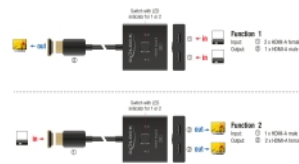

Delock HDMI Switch 2 to 1 bidirectional 8K

Description

This HDMI switch by Delock is a **manual bidirectional switch** for connecting different devices with **HDMI port**. This switch offers two different applications.

Function 1

Up to 2 devices can be connected to a monitor, TV or projector. At the push of a button, the device that is displayed on the screen can be selected.

Function 2

An HDMI device can be connected to up to 2 screens. The screen on which the signal is displayed can be selected at the touch of a button. Simultaneous output to multiple screens is not possible.

0,5 m

Item no. 18901

EAN: 4043619189014

Country of origin: China

Package: Retail Box

Technical details

- Connectors:
 - Function 1
 - Input: 2 x HDMI-A female
 - Output: 1 x HDMI-A male
 - Function 2
 - Input: 1 x HDMI-A male
 - Output: 2 x HDMI-A female
- 1 x button with LED indicator for 1 or 2
- Ultra High Speed HDMI specification
- Supports HDR
- Resolution up to:
 - 7680 x 4320 @ 60 Hz
 - 3840 x 2160 @ 144 Hz
 - (depending on the system and the connected hardware)
- No external power supply needed
- Plastic housing
- Colour: black
- Dimensions (LxWxH): ca. 55 x 55 x 15 mm
- Cable length without connectors: ca. 50 cm

System requirements

- A free HDMI female port
- HDMI cable

Package content

- Switch bidirectional
- User manual

Images

General

Specification:	High Speed HDMI
----------------	-----------------

Interface