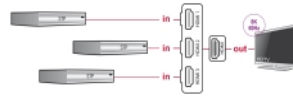

Delock HDMI Switch 3 x HDMI in to 1 x HDMI out 8K 60 Hz with integrated cable 60 cm

Description

With this HDMI switch by Delock up to **three HDMI devices** can be used with one HDMI monitor, TV or projector. The button on the device allows switching between the HDMI devices.

60 cm

Item no. 18649

EAN: 4043619186495

Country of origin: China

Package: Retail Box

Technical details

- Connectors:
Input: 3 x HDMI-A female
Output: 1 x HDMI-A male
- Switching via button
- LED indicators for active HDMI port
- Ultra High Speed HDMI specification
- Supports HDCP 1.4 and 2.3
- Supports HDR
- Supports Game Mode VRR
- Supports Dolby® TrueHD and DTS-HD Master Audio™
- Resolution up to:
7680 x 4320 @ 60 Hz
3840 x 2160 @ 144 Hz
(depending on the system and the connected hardware)
- Video bandwidth up to 1200 MHz / 12 Gbps, max. 48 Gbps
- No external power supply needed
- Plastic housing
- Colour: black
- Dimensions (LxWxH): ca. 81 x 62 x 16 mm

- Cable length without connectors: ca. 60 cm

Package content

- HDMI switch
- User manual

Images

General

LED indicator:	Activity
----------------	----------

Interface

Output:	1 x HDMI-A male
Input:	3 x HDMI-A female