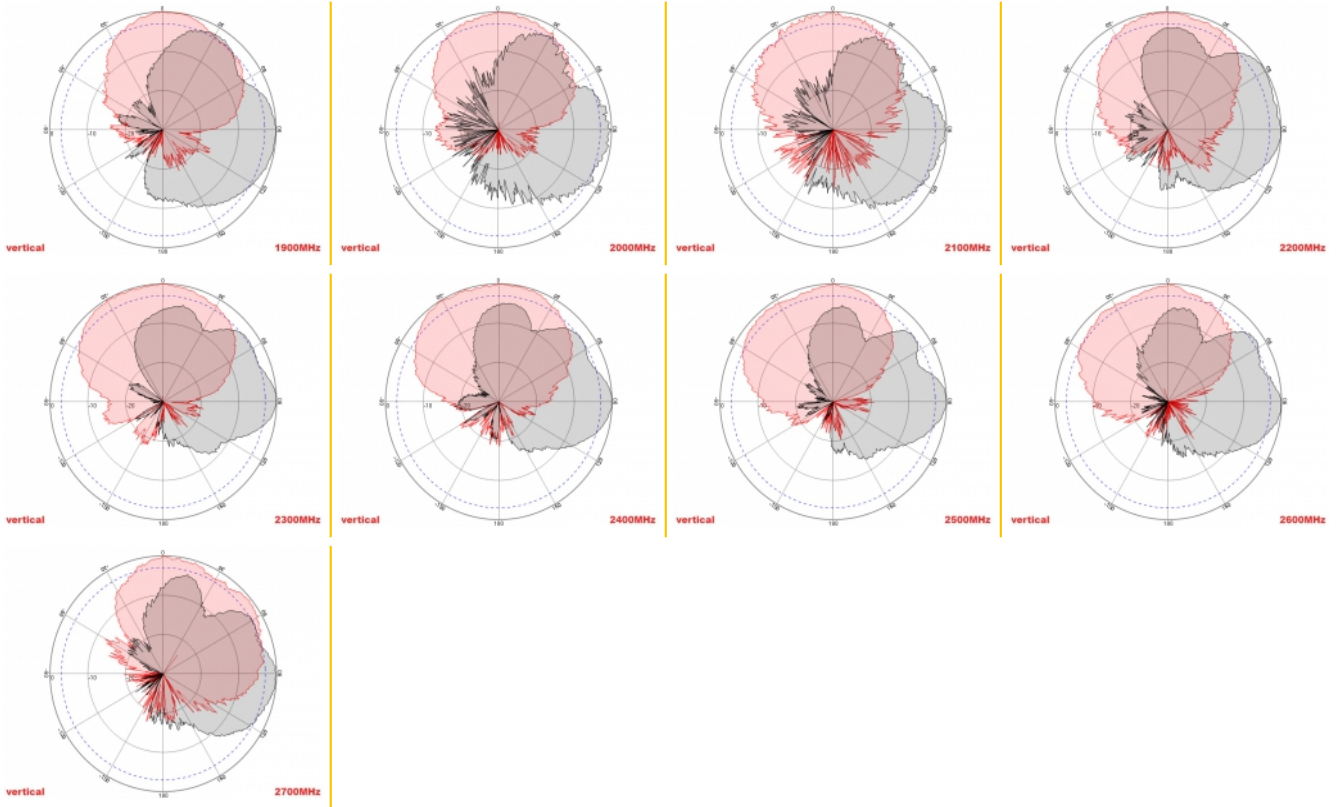

2 x 10 m

Item no. 89891

EAN: 4043619898916

Country of origin: China

Package: Box

Technical details

- Connectors: 2 x SMA plug
- GSM, UMTS, LTE, ZigBee, DECT, Z-Wave, NB-IoT, WLAN, Bluetooth, ISM, LoRa 868 MHz / 915 MHz, MIMO
- Frequency range:
698 - 960 MHz
1710 - 2700 MHz
- Antenna gain: 8 dBi
- Impedance: 50 Ohm
- VSWR: 2.0
- Polarisation: vertical, horizontal
- HBW horizontal beamwidth: 75°
- VBW vertical beamwidth: 65°
- Cable type: RG-58
- Cable length incl. connectors: ca. 10 m
- Operating temperature: -40 °C ~ 65 °C
- Housing material: ABS
- Weight: ca. 0.7 kg

- Dimensions (LxWxH): ca. 23.7 x 22.9 x 5.0 cm
 - Max. Pole diameter: ca. 5.5 cm
-

System requirements

- Device with two free SMA connectors
-

Package content

- Antenna
- Mounting material:
Nut, washer, mounting bracket and pole mounting bracket

Images

General

Mounting type:	pole wall
Suitable for indoor:	yes
Suitable for outdoor:	yes

Technical characteristics

Frequency range:	1710 - 2700 MHz 698 MHz - 960 MHz
Antenna gain:	8 dBi
Beam width horizontal:	75°
Beam width vertical:	65°
Impedance:	50 Ω
Operating temperature:	-40 °C ~ 60 °C
Polarisation:	vertical horizontal
Power handling:	50 W
VSWR:	1.5

Physical characteristics

Antenna type:	directional
Housing material:	ABS
Weight:	0.9 kg
Cable type:	RG-58
Cable attenuation:	0.6 dB @ 1 GHz per meter
Cable colour:	black
Cable length incl. connector:	10 m
Length:	23.7 cm