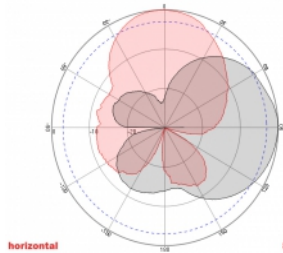

2 x 10 m

Item no. 89891

EAN: 4043619898916

Country of origin: China

Package: Box

Technical details

- Connectors: 2 x SMA plug
- GSM, UMTS, LTE, ZigBee, DECT, Z-Wave, NB-IoT, WLAN, Bluetooth, ISM, LoRa 868 MHz / 915 MHz, MIMO
- Frequency range:
698 - 960 MHz
1710 - 2700 MHz
- Antenna gain: 8 dBi
- Impedance: 50 Ohm
- VSWR: 2.0
- Polarisation: vertical, horizontal
- HBW horizontal beamwidth: 75°
- VBW vertical beamwidth: 65°
- Cable type: RG-58
- Cable length incl. connectors: ca. 10 m
- Operating temperature: -40 °C ~ 65 °C
- Housing material: ABS
- Weight: ca. 0.7 kg

- Dimensions (LxWxH): ca. 23.7 x 22.9 x 5.0 cm
 - Max. Pole diameter: ca. 5.5 cm
-

System requirements

- Device with two free SMA connectors
-

Package content

- Antenna
- Mounting material:
Nut, washer, mounting bracket and pole mounting bracket

Images

General

Mounting type:	pole wall
Suitable for indoor:	yes
Suitable for outdoor:	yes

Technical characteristics

Frequency range:	1710 - 2700 MHz 698 MHz - 960 MHz
Antenna gain:	8 dBi
Beam width horizontal:	75°
Beam width vertical:	65°
Impedance:	50 Ω
Operating temperature:	-40 °C ~ 60 °C
Polarisation:	vertical horizontal
Power handling:	50 W
VSWR:	1.5

Physical characteristics

Antenna type:	directional
Housing material:	ABS
Weight:	0.9 kg
Cable type:	RG-58
Cable attenuation:	0.6 dB @ 1 GHz per meter
Cable colour:	black
Cable length incl. connector:	10 m
Length:	23.7 cm