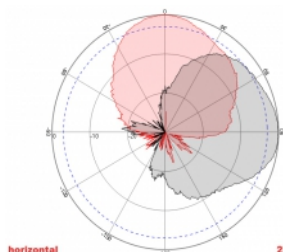

2 x 10 m

Item no. 89891

EAN: 4043619898916

Country of origin: China

Package: Box

Technical details

- Connectors: 2 x SMA plug
- GSM, UMTS, LTE, ZigBee, DECT, Z-Wave, NB-IoT, WLAN, Bluetooth, ISM, LoRa 868 MHz / 915 MHz, MIMO
- Frequency range:
698 - 960 MHz
1710 - 2700 MHz
- Antenna gain: 8 dBi
- Impedance: 50 Ohm
- VSWR: 2.0
- Polarisation: vertical, horizontal
- HBW horizontal beamwidth: 75°
- VBW vertical beamwidth: 65°
- Cable type: RG-58
- Cable length incl. connectors: ca. 10 m
- Operating temperature: -40 °C ~ 65 °C
- Housing material: ABS
- Weight: ca. 0.7 kg

- Dimensions (LxWxH): ca. 23.7 x 22.9 x 5.0 cm
 - Max. Pole diameter: ca. 5.5 cm
-

System requirements

- Device with two free SMA connectors
-

Package content

- Antenna
- Mounting material:
Nut, washer, mounting bracket and pole mounting bracket

Images

General

Mounting type:	pole wall
Suitable for indoor:	yes
Suitable for outdoor:	yes

Technical characteristics

Frequency range:	1710 - 2700 MHz 698 MHz - 960 MHz
Antenna gain:	8 dBi
Beam width horizontal:	75°
Beam width vertical:	65°
Impedance:	50 Ω
Operating temperature:	-40 °C ~ 60 °C
Polarisation:	vertical horizontal
Power handling:	50 W
VSWR:	1.5

Physical characteristics

Antenna type:	directional
Housing material:	ABS
Weight:	0.9 kg
Cable type:	RG-58
Cable attenuation:	0.6 dB @ 1 GHz per meter
Cable colour:	black
Cable length incl. connector:	10 m
Length:	23.7 cm