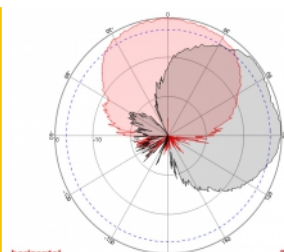

2 x 10 m

Item no. 89891

EAN: 4043619898916

Country of origin: China

Package: Box

Technical details

- Connectors: 2 x SMA plug
- GSM, UMTS, LTE, ZigBee, DECT, Z-Wave, NB-IoT, WLAN, Bluetooth, ISM, LoRa 868 MHz / 915 MHz, MIMO
- Frequency range:
698 - 960 MHz
1710 - 2700 MHz
- Antenna gain: 8 dBi
- Impedance: 50 Ohm
- VSWR: 2.0
- Polarisation: vertical, horizontal
- HBW horizontal beamwidth: 75°
- VBW vertical beamwidth: 65°
- Cable type: RG-58
- Cable length incl. connectors: ca. 10 m
- Operating temperature: -40 °C ~ 65 °C
- Housing material: ABS
- Weight: ca. 0.7 kg

- Dimensions (LxWxH): ca. 23.7 x 22.9 x 5.0 cm
 - Max. Pole diameter: ca. 5.5 cm
-

System requirements

- Device with two free SMA connectors
-

Package content

- Antenna
- Mounting material:
Nut, washer, mounting bracket and pole mounting bracket

Images

General

Mounting type:	pole wall
Suitable for indoor:	yes
Suitable for outdoor:	yes

Technical characteristics

Frequency range:	1710 - 2700 MHz 698 MHz - 960 MHz
Antenna gain:	8 dBi
Beam width horizontal:	75°
Beam width vertical:	65°
Impedance:	50 Ω
Operating temperature:	-40 °C ~ 60 °C
Polarisation:	vertical horizontal
Power handling:	50 W
VSWR:	1.5

Physical characteristics

Antenna type:	directional
Housing material:	ABS
Weight:	0.9 kg
Cable type:	RG-58
Cable attenuation:	0.6 dB @ 1 GHz per meter
Cable colour:	black
Cable length incl. connector:	10 m
Length:	23.7 cm