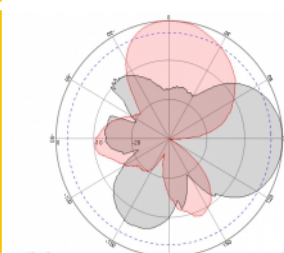

2 x 10 m

Item no. 89891

EAN: 4043619898916

Country of origin: China

Package: Box

Technical details

- Connectors: 2 x SMA plug
- GSM, UMTS, LTE, ZigBee, DECT, Z-Wave, NB-IoT, WLAN, Bluetooth, ISM, LoRa 868 MHz / 915 MHz, MIMO
- Frequency range:
698 - 960 MHz
1710 - 2700 MHz
- Antenna gain: 8 dBi
- Impedance: 50 Ohm
- VSWR: 2.0
- Polarisation: vertical, horizontal
- HBW horizontal beamwidth: 75°
- VBW vertical beamwidth: 65°
- Cable type: RG-58
- Cable length incl. connectors: ca. 10 m
- Operating temperature: -40 °C ~ 65 °C
- Housing material: ABS
- Weight: ca. 0.7 kg

- Dimensions (LxWxH): ca. 23.7 x 22.9 x 5.0 cm
 - Max. Pole diameter: ca. 5.5 cm
-

System requirements

- Device with two free SMA connectors
-

Package content

- Antenna
- Mounting material:
Nut, washer, mounting bracket and pole mounting bracket

Images

General

Mounting type:	pole wall
Suitable for indoor:	yes
Suitable for outdoor:	yes

Technical characteristics

Frequency range:	1710 - 2700 MHz 698 MHz - 960 MHz
Antenna gain:	8 dBi
Beam width horizontal:	75°
Beam width vertical:	65°
Impedance:	50 Ω
Operating temperature:	-40 °C ~ 60 °C
Polarisation:	vertical horizontal
Power handling:	50 W
VSWR:	1.5

Physical characteristics

Antenna type:	directional
Housing material:	ABS
Weight:	0.9 kg
Cable type:	RG-58
Cable attenuation:	0.6 dB @ 1 GHz per meter
Cable colour:	black
Cable length incl. connector:	10 m
Length:	23.7 cm