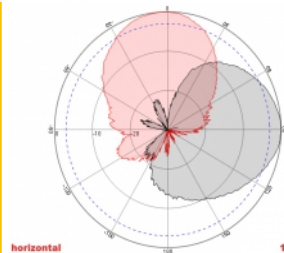

2 x 10 m

Item no. 89891

EAN: 4043619898916

Country of origin: China

Package: Box

Technical details

- Connectors: 2 x SMA plug
- GSM, UMTS, LTE, ZigBee, DECT, Z-Wave, NB-IoT, WLAN, Bluetooth, ISM, LoRa 868 MHz / 915 MHz, MIMO
- Frequency range:
698 - 960 MHz
1710 - 2700 MHz
- Antenna gain: 8 dBi
- Impedance: 50 Ohm
- VSWR: 2.0
- Polarisation: vertical, horizontal
- HBW horizontal beamwidth: 75°
- VBW vertical beamwidth: 65°
- Cable type: RG-58
- Cable length incl. connectors: ca. 10 m
- Operating temperature: -40 °C ~ 65 °C
- Housing material: ABS
- Weight: ca. 0.7 kg

- Dimensions (LxWxH): ca. 23.7 x 22.9 x 5.0 cm
 - Max. Pole diameter: ca. 5.5 cm
-

System requirements

- Device with two free SMA connectors
-

Package content

- Antenna
- Mounting material:
Nut, washer, mounting bracket and pole mounting bracket

Images

General

Mounting type:	pole wall
Suitable for indoor:	yes
Suitable for outdoor:	yes

Technical characteristics

Frequency range:	1710 - 2700 MHz 698 MHz - 960 MHz
Antenna gain:	8 dBi
Beam width horizontal:	75°
Beam width vertical:	65°
Impedance:	50 Ω
Operating temperature:	-40 °C ~ 60 °C
Polarisation:	vertical horizontal
Power handling:	50 W
VSWR:	1.5

Physical characteristics

Antenna type:	directional
Housing material:	ABS
Weight:	0.9 kg
Cable type:	RG-58
Cable attenuation:	0.6 dB @ 1 GHz per meter
Cable colour:	black
Cable length incl. connector:	10 m
Length:	23.7 cm