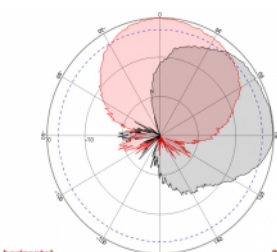

2 x 10 m

Item no. 89891

EAN: 4043619898916

Country of origin: China

Package: Box

Technical details

- Connectors: 2 x SMA plug
- GSM, UMTS, LTE, ZigBee, DECT, Z-Wave, NB-IoT, WLAN, Bluetooth, ISM, LoRa 868 MHz / 915 MHz, MIMO
- Frequency range:
698 - 960 MHz
1710 - 2700 MHz
- Antenna gain: 8 dBi
- Impedance: 50 Ohm
- VSWR: 2.0
- Polarisation: vertical, horizontal
- HBW horizontal beamwidth: 75°
- VBW vertical beamwidth: 65°
- Cable type: RG-58
- Cable length incl. connectors: ca. 10 m
- Operating temperature: -40 °C ~ 65 °C
- Housing material: ABS
- Weight: ca. 0.7 kg

- Dimensions (LxWxH): ca. 23.7 x 22.9 x 5.0 cm
 - Max. Pole diameter: ca. 5.5 cm
-

System requirements

- Device with two free SMA connectors
-

Package content

- Antenna
- Mounting material:
Nut, washer, mounting bracket and pole mounting bracket

Images

General

Mounting type:	pole wall
Suitable for indoor:	yes
Suitable for outdoor:	yes

Technical characteristics

Frequency range:	1710 - 2700 MHz 698 MHz - 960 MHz
Antenna gain:	8 dBi
Beam width horizontal:	75°
Beam width vertical:	65°
Impedance:	50 Ω
Operating temperature:	-40 °C ~ 60 °C
Polarisation:	vertical horizontal
Power handling:	50 W
VSWR:	1.5

Physical characteristics

Antenna type:	directional
Housing material:	ABS
Weight:	0.9 kg
Cable type:	RG-58
Cable attenuation:	0.6 dB @ 1 GHz per meter
Cable colour:	black
Cable length incl. connector:	10 m
Length:	23.7 cm