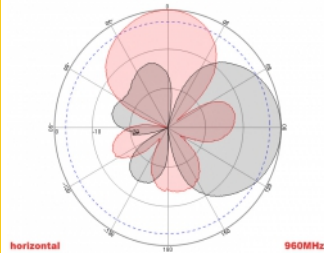

2 x 10 m

Item no. 89891

EAN: 4043619898916

Country of origin: China

Package: Box

Technical details

- Connectors: 2 x SMA plug
- GSM, UMTS, LTE, ZigBee, DECT, Z-Wave, NB-IoT, WLAN, Bluetooth, ISM, LoRa 868 MHz / 915 MHz, MIMO
- Frequency range:
698 - 960 MHz
1710 - 2700 MHz
- Antenna gain: 8 dBi
- Impedance: 50 Ohm
- VSWR: 2.0
- Polarisation: vertical, horizontal
- HBW horizontal beamwidth: 75°
- VBW vertical beamwidth: 65°
- Cable type: RG-58
- Cable length incl. connectors: ca. 10 m
- Operating temperature: -40 °C ~ 65 °C
- Housing material: ABS
- Weight: ca. 0.7 kg

- Dimensions (LxWxH): ca. 23.7 x 22.9 x 5.0 cm
 - Max. Pole diameter: ca. 5.5 cm
-

System requirements

- Device with two free SMA connectors
-

Package content

- Antenna
- Mounting material:
Nut, washer, mounting bracket and pole mounting bracket

Images

General

Mounting type:	pole wall
Suitable for indoor:	yes
Suitable for outdoor:	yes

Technical characteristics

Frequency range:	1710 - 2700 MHz 698 MHz - 960 MHz
Antenna gain:	8 dBi
Beam width horizontal:	75°
Beam width vertical:	65°
Impedance:	50 Ω
Operating temperature:	-40 °C ~ 60 °C
Polarisation:	vertical horizontal
Power handling:	50 W
VSWR:	1.5

Physical characteristics

Antenna type:	directional
Housing material:	ABS
Weight:	0.9 kg
Cable type:	RG-58
Cable attenuation:	0.6 dB @ 1 GHz per meter
Cable colour:	black
Cable length incl. connector:	10 m
Length:	23.7 cm