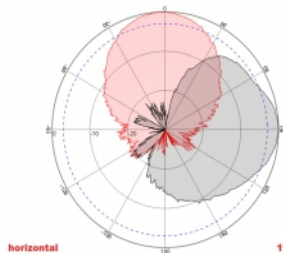

2 x 10 m

Item no. 89891

EAN: 4043619898916

Country of origin: China

Package: Box

Technical details

- Connectors: 2 x SMA plug
- GSM, UMTS, LTE, ZigBee, DECT, Z-Wave, NB-IoT, WLAN, Bluetooth, ISM, LoRa 868 MHz / 915 MHz, MIMO
- Frequency range:
698 - 960 MHz
1710 - 2700 MHz
- Antenna gain: 8 dBi
- Impedance: 50 Ohm
- VSWR: 2.0
- Polarisation: vertical, horizontal
- HBW horizontal beamwidth: 75°
- VBW vertical beamwidth: 65°
- Cable type: RG-58
- Cable length incl. connectors: ca. 10 m
- Operating temperature: -40 °C ~ 65 °C
- Housing material: ABS
- Weight: ca. 0.7 kg

- Dimensions (LxWxH): ca. 23.7 x 22.9 x 5.0 cm
 - Max. Pole diameter: ca. 5.5 cm
-

System requirements

- Device with two free SMA connectors
-

Package content

- Antenna
- Mounting material:
Nut, washer, mounting bracket and pole mounting bracket

Images

General

Mounting type:	pole wall
Suitable for indoor:	yes
Suitable for outdoor:	yes

Technical characteristics

Frequency range:	1710 - 2700 MHz 698 MHz - 960 MHz
Antenna gain:	8 dBi
Beam width horizontal:	75°
Beam width vertical:	65°
Impedance:	50 Ω
Operating temperature:	-40 °C ~ 60 °C
Polarisation:	vertical horizontal
Power handling:	50 W
VSWR:	1.5

Physical characteristics

Antenna type:	directional
Housing material:	ABS
Weight:	0.9 kg
Cable type:	RG-58
Cable attenuation:	0.6 dB @ 1 GHz per meter
Cable colour:	black
Cable length incl. connector:	10 m
Length:	23.7 cm