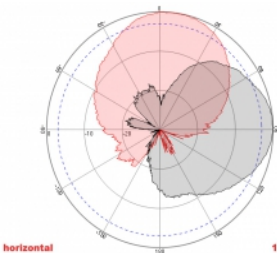

2 x 10 m

Item no. 89891

EAN: 4043619898916

Country of origin: China

Package: Box

Technical details

- Connectors: 2 x SMA plug
- GSM, UMTS, LTE, ZigBee, DECT, Z-Wave, NB-IoT, WLAN, Bluetooth, ISM, LoRa 868 MHz / 915 MHz, MIMO
- Frequency range:
698 - 960 MHz
1710 - 2700 MHz
- Antenna gain: 8 dBi
- Impedance: 50 Ohm
- VSWR: 2.0
- Polarisation: vertical, horizontal
- HBW horizontal beamwidth: 75°
- VBW vertical beamwidth: 65°
- Cable type: RG-58
- Cable length incl. connectors: ca. 10 m
- Operating temperature: -40 °C ~ 65 °C
- Housing material: ABS
- Weight: ca. 0.7 kg

- Dimensions (LxWxH): ca. 23.7 x 22.9 x 5.0 cm
 - Max. Pole diameter: ca. 5.5 cm
-

System requirements

- Device with two free SMA connectors
-

Package content

- Antenna
- Mounting material:
Nut, washer, mounting bracket and pole mounting bracket

Images

General

Mounting type:	pole wall
Suitable for indoor:	yes
Suitable for outdoor:	yes

Technical characteristics

Frequency range:	1710 - 2700 MHz 698 MHz - 960 MHz
Antenna gain:	8 dBi
Beam width horizontal:	75°
Beam width vertical:	65°
Impedance:	50 Ω
Operating temperature:	-40 °C ~ 60 °C
Polarisation:	vertical horizontal
Power handling:	50 W
VSWR:	1.5

Physical characteristics

Antenna type:	directional
Housing material:	ABS
Weight:	0.9 kg
Cable type:	RG-58
Cable attenuation:	0.6 dB @ 1 GHz per meter
Cable colour:	black
Cable length incl. connector:	10 m
Length:	23.7 cm