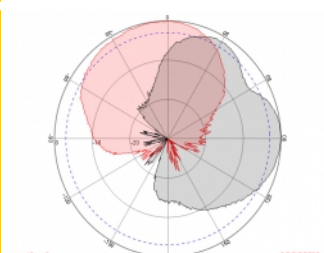

2 x 10 m

Item no. 89891

EAN: 4043619898916

Country of origin: China

Package: Box

Technical details

- Connectors: 2 x SMA plug
- GSM, UMTS, LTE, ZigBee, DECT, Z-Wave, NB-IoT, WLAN, Bluetooth, ISM, LoRa 868 MHz / 915 MHz, MIMO
- Frequency range:
698 - 960 MHz
1710 - 2700 MHz
- Antenna gain: 8 dBi
- Impedance: 50 Ohm
- VSWR: 2.0
- Polarisation: vertical, horizontal
- HBW horizontal beamwidth: 75°
- VBW vertical beamwidth: 65°
- Cable type: RG-58
- Cable length incl. connectors: ca. 10 m
- Operating temperature: -40 °C ~ 65 °C
- Housing material: ABS
- Weight: ca. 0.7 kg

- Dimensions (LxWxH): ca. 23.7 x 22.9 x 5.0 cm
 - Max. Pole diameter: ca. 5.5 cm
-

System requirements

- Device with two free SMA connectors
-

Package content

- Antenna
- Mounting material:
Nut, washer, mounting bracket and pole mounting bracket

Images

General

Mounting type:	pole wall
Suitable for indoor:	yes
Suitable for outdoor:	yes

Technical characteristics

Frequency range:	1710 - 2700 MHz 698 MHz - 960 MHz
Antenna gain:	8 dBi
Beam width horizontal:	75°
Beam width vertical:	65°
Impedance:	50 Ω
Operating temperature:	-40 °C ~ 60 °C
Polarisation:	vertical horizontal
Power handling:	50 W
VSWR:	1.5

Physical characteristics

Antenna type:	directional
Housing material:	ABS
Weight:	0.9 kg
Cable type:	RG-58
Cable attenuation:	0.6 dB @ 1 GHz per meter
Cable colour:	black
Cable length incl. connector:	10 m
Length:	23.7 cm