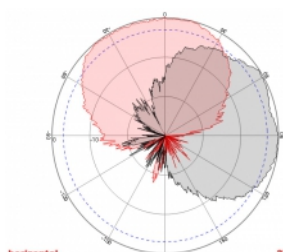

2 x 10 m

Item no. 89891

EAN: 4043619898916

Country of origin: China

Package: Box

Technical details

- Connectors: 2 x SMA plug
- GSM, UMTS, LTE, ZigBee, DECT, Z-Wave, NB-IoT, WLAN, Bluetooth, ISM, LoRa 868 MHz / 915 MHz, MIMO
- Frequency range:
698 - 960 MHz
1710 - 2700 MHz
- Antenna gain: 8 dBi
- Impedance: 50 Ohm
- VSWR: 2.0
- Polarisation: vertical, horizontal
- HBW horizontal beamwidth: 75°
- VBW vertical beamwidth: 65°
- Cable type: RG-58
- Cable length incl. connectors: ca. 10 m
- Operating temperature: -40 °C ~ 65 °C
- Housing material: ABS
- Weight: ca. 0.7 kg

- Dimensions (LxWxH): ca. 23.7 x 22.9 x 5.0 cm
 - Max. Pole diameter: ca. 5.5 cm
-

System requirements

- Device with two free SMA connectors
-

Package content

- Antenna
- Mounting material:
Nut, washer, mounting bracket and pole mounting bracket

Images

General

Mounting type:	pole wall
Suitable for indoor:	yes
Suitable for outdoor:	yes

Technical characteristics

Frequency range:	1710 - 2700 MHz 698 MHz - 960 MHz
Antenna gain:	8 dBi
Beam width horizontal:	75°
Beam width vertical:	65°
Impedance:	50 Ω
Operating temperature:	-40 °C ~ 60 °C
Polarisation:	vertical horizontal
Power handling:	50 W
VSWR:	1.5

Physical characteristics

Antenna type:	directional
Housing material:	ABS
Weight:	0.9 kg
Cable type:	RG-58
Cable attenuation:	0.6 dB @ 1 GHz per meter
Cable colour:	black
Cable length incl. connector:	10 m
Length:	23.7 cm