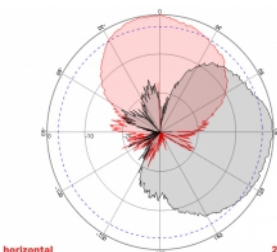

2 x 10 m

Item no. 89891

EAN: 4043619898916

Country of origin: China

Package: Box

Technical details

- Connectors: 2 x SMA plug
- GSM, UMTS, LTE, ZigBee, DECT, Z-Wave, NB-IoT, WLAN, Bluetooth, ISM, LoRa 868 MHz / 915 MHz, MIMO
- Frequency range:
698 - 960 MHz
1710 - 2700 MHz
- Antenna gain: 8 dBi
- Impedance: 50 Ohm
- VSWR: 2.0
- Polarisation: vertical, horizontal
- HBW horizontal beamwidth: 75°
- VBW vertical beamwidth: 65°
- Cable type: RG-58
- Cable length incl. connectors: ca. 10 m
- Operating temperature: -40 °C ~ 65 °C
- Housing material: ABS
- Weight: ca. 0.7 kg

- Dimensions (LxWxH): ca. 23.7 x 22.9 x 5.0 cm
 - Max. Pole diameter: ca. 5.5 cm
-

System requirements

- Device with two free SMA connectors
-

Package content

- Antenna
- Mounting material:
Nut, washer, mounting bracket and pole mounting bracket

Images

General

Mounting type:	pole wall
Suitable for indoor:	yes
Suitable for outdoor:	yes

Technical characteristics

Frequency range:	1710 - 2700 MHz 698 MHz - 960 MHz
Antenna gain:	8 dBi
Beam width horizontal:	75°
Beam width vertical:	65°
Impedance:	50 Ω
Operating temperature:	-40 °C ~ 60 °C
Polarisation:	vertical horizontal
Power handling:	50 W
VSWR:	1.5

Physical characteristics

Antenna type:	directional
Housing material:	ABS
Weight:	0.9 kg
Cable type:	RG-58
Cable attenuation:	0.6 dB @ 1 GHz per meter
Cable colour:	black
Cable length incl. connector:	10 m
Length:	23.7 cm