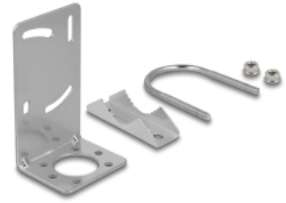

2 x 10 m

Item no. 89891

EAN: 4043619898916

Country of origin: China

Package: Box

Technical details

- Connectors: 2 x SMA plug
- GSM, UMTS, LTE, ZigBee, DECT, Z-Wave, NB-IoT, WLAN, Bluetooth, ISM, LoRa 868 MHz / 915 MHz, MIMO
- Frequency range:
698 - 960 MHz
1710 - 2700 MHz
- Antenna gain: 8 dBi
- Impedance: 50 Ohm
- VSWR: 2.0
- Polarisation: vertical, horizontal
- HBW horizontal beamwidth: 75°
- VBW vertical beamwidth: 65°
- Cable type: RG-58
- Cable length incl. connectors: ca. 10 m
- Operating temperature: -40 °C ~ 65 °C
- Housing material: ABS
- Weight: ca. 0.7 kg

- Dimensions (LxWxH): ca. 23.7 x 22.9 x 5.0 cm
 - Max. Pole diameter: ca. 5.5 cm
-

System requirements

- Device with two free SMA connectors
-

Package content

- Antenna
- Mounting material:
Nut, washer, mounting bracket and pole mounting bracket

Images

General

Mounting type:	pole wall
Suitable for indoor:	yes
Suitable for outdoor:	yes

Technical characteristics

Frequency range:	1710 - 2700 MHz 698 MHz - 960 MHz
Antenna gain:	8 dBi
Beam width horizontal:	75°
Beam width vertical:	65°
Impedance:	50 Ω
Operating temperature:	-40 °C ~ 60 °C
Polarisation:	vertical horizontal
Power handling:	50 W
VSWR:	1.5

Width:	22.9 cm
Height:	5.0 cm
Colour:	white