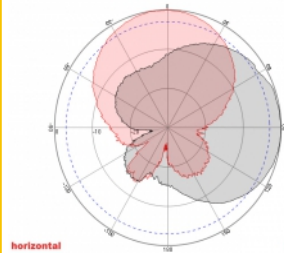

2 x 10 m

Item no. 89891

EAN: 4043619898916

Country of origin: China

Package: Box

Technical details

- Connectors: 2 x SMA plug
- GSM, UMTS, LTE, ZigBee, DECT, Z-Wave, NB-IoT, WLAN, Bluetooth, ISM, LoRa 868 MHz / 915 MHz, MIMO
- Frequency range:
698 - 960 MHz
1710 - 2700 MHz
- Antenna gain: 8 dBi
- Impedance: 50 Ohm
- VSWR: 2.0
- Polarisation: vertical, horizontal
- HBW horizontal beamwidth: 75°
- VBW vertical beamwidth: 65°
- Cable type: RG-58
- Cable length incl. connectors: ca. 10 m
- Operating temperature: -40 °C ~ 65 °C
- Housing material: ABS
- Weight: ca. 0.7 kg

- Dimensions (LxWxH): ca. 23.7 x 22.9 x 5.0 cm
 - Max. Pole diameter: ca. 5.5 cm
-

System requirements

- Device with two free SMA connectors
-

Package content

- Antenna
- Mounting material:
Nut, washer, mounting bracket and pole mounting bracket

Images

General

Mounting type:	pole wall
Suitable for indoor:	yes
Suitable for outdoor:	yes

Technical characteristics

Frequency range:	1710 - 2700 MHz 698 MHz - 960 MHz
Antenna gain:	8 dBi
Beam width horizontal:	75°
Beam width vertical:	65°
Impedance:	50 Ω
Operating temperature:	-40 °C ~ 60 °C
Polarisation:	vertical horizontal
Power handling:	50 W
VSWR:	1.5

Physical characteristics

Antenna type:	directional
Housing material:	ABS
Weight:	0.9 kg
Cable type:	RG-58
Cable attenuation:	0.6 dB @ 1 GHz per meter
Cable colour:	black
Cable length incl. connector:	10 m
Length:	23.7 cm