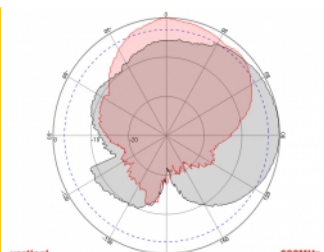

2 x 10 m

Item no. 89891

EAN: 4043619898916

Country of origin: China

Package: Box

Technical details

- Connectors: 2 x SMA plug
- GSM, UMTS, LTE, ZigBee, DECT, Z-Wave, NB-IoT, WLAN, Bluetooth, ISM, LoRa 868 MHz / 915 MHz, MIMO
- Frequency range:
698 - 960 MHz
1710 - 2700 MHz
- Antenna gain: 8 dBi
- Impedance: 50 Ohm
- VSWR: 2.0
- Polarisation: vertical, horizontal
- HBW horizontal beamwidth: 75°
- VBW vertical beamwidth: 65°
- Cable type: RG-58
- Cable length incl. connectors: ca. 10 m
- Operating temperature: -40 °C ~ 65 °C
- Housing material: ABS
- Weight: ca. 0.7 kg

- Dimensions (LxWxH): ca. 23.7 x 22.9 x 5.0 cm
 - Max. Pole diameter: ca. 5.5 cm
-

System requirements

- Device with two free SMA connectors
-

Package content

- Antenna
- Mounting material:
Nut, washer, mounting bracket and pole mounting bracket

Images

General

Mounting type:	pole wall
Suitable for indoor:	yes
Suitable for outdoor:	yes

Technical characteristics

Frequency range:	1710 - 2700 MHz 698 MHz - 960 MHz
Antenna gain:	8 dBi
Beam width horizontal:	75°
Beam width vertical:	65°
Impedance:	50 Ω
Operating temperature:	-40 °C ~ 60 °C
Polarisation:	vertical horizontal
Power handling:	50 W
VSWR:	1.5

Physical characteristics

Antenna type:	directional
Housing material:	ABS
Weight:	0.9 kg
Cable type:	RG-58
Cable attenuation:	0.6 dB @ 1 GHz per meter
Cable colour:	black
Cable length incl. connector:	10 m
Length:	23.7 cm