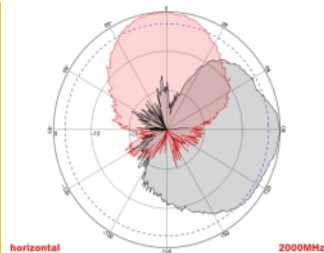

2 x 10 m

Item no. 89891

EAN: 4043619898916

Country of origin: China

Package: Box

Technical details

- Connectors: 2 x SMA plug
- GSM, UMTS, LTE, ZigBee, DECT, Z-Wave, NB-IoT, WLAN, Bluetooth, ISM, LoRa 868 MHz / 915 MHz, MIMO
- Frequency range:
698 - 960 MHz
1710 - 2700 MHz
- Antenna gain: 8 dBi
- Impedance: 50 Ohm
- VSWR: 2.0
- Polarisation: vertical, horizontal
- HBW horizontal beamwidth: 75°
- VBW vertical beamwidth: 65°
- Cable type: RG-58
- Cable length incl. connectors: ca. 10 m
- Operating temperature: -40 °C ~ 65 °C
- Housing material: ABS
- Weight: ca. 0.7 kg

- Dimensions (LxWxH): ca. 23.7 x 22.9 x 5.0 cm
 - Max. Pole diameter: ca. 5.5 cm
-

System requirements

- Device with two free SMA connectors
-

Package content

- Antenna
- Mounting material:
Nut, washer, mounting bracket and pole mounting bracket

Images

General

Mounting type:	pole wall
Suitable for indoor:	yes
Suitable for outdoor:	yes

Technical characteristics

Frequency range:	1710 - 2700 MHz 698 MHz - 960 MHz
Antenna gain:	8 dBi
Beam width horizontal:	75°
Beam width vertical:	65°
Impedance:	50 Ω
Operating temperature:	-40 °C ~ 60 °C
Polarisation:	vertical horizontal
Power handling:	50 W
VSWR:	1.5

Physical characteristics

Antenna type:	directional
Housing material:	ABS
Weight:	0.9 kg
Cable type:	RG-58
Cable attenuation:	0.6 dB @ 1 GHz per meter
Cable colour:	black
Cable length incl. connector:	10 m
Length:	23.7 cm