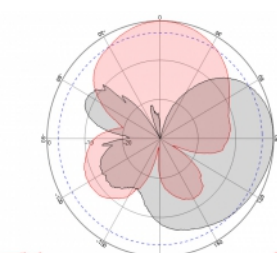

2 x 10 m

Item no. 89891

EAN: 4043619898916

Country of origin: China

Package: Box

Technical details

- Connectors: 2 x SMA plug
- GSM, UMTS, LTE, ZigBee, DECT, Z-Wave, NB-IoT, WLAN, Bluetooth, ISM, LoRa 868 MHz / 915 MHz, MIMO
- Frequency range:
698 - 960 MHz
1710 - 2700 MHz
- Antenna gain: 8 dBi
- Impedance: 50 Ohm
- VSWR: 2.0
- Polarisation: vertical, horizontal
- HBW horizontal beamwidth: 75°
- VBW vertical beamwidth: 65°
- Cable type: RG-58
- Cable length incl. connectors: ca. 10 m
- Operating temperature: -40 °C ~ 65 °C
- Housing material: ABS
- Weight: ca. 0.7 kg

- Dimensions (LxWxH): ca. 23.7 x 22.9 x 5.0 cm
 - Max. Pole diameter: ca. 5.5 cm
-

System requirements

- Device with two free SMA connectors
-

Package content

- Antenna
- Mounting material:
Nut, washer, mounting bracket and pole mounting bracket

Images

General

Mounting type:	pole wall
Suitable for indoor:	yes
Suitable for outdoor:	yes

Technical characteristics

Frequency range:	1710 - 2700 MHz 698 MHz - 960 MHz
Antenna gain:	8 dBi
Beam width horizontal:	75°
Beam width vertical:	65°
Impedance:	50 Ω
Operating temperature:	-40 °C ~ 60 °C
Polarisation:	vertical horizontal
Power handling:	50 W
VSWR:	1.5

Physical characteristics

Antenna type:	directional
Housing material:	ABS
Weight:	0.9 kg
Cable type:	RG-58
Cable attenuation:	0.6 dB @ 1 GHz per meter
Cable colour:	black
Cable length incl. connector:	10 m
Length:	23.7 cm