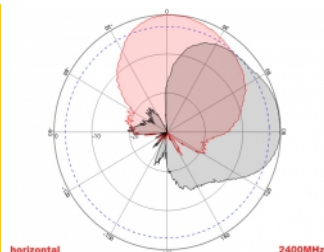

2 x 10 m

Item no. 89891

EAN: 4043619898916

Country of origin: China

Package: Box

Technical details

- Connectors: 2 x SMA plug
- GSM, UMTS, LTE, ZigBee, DECT, Z-Wave, NB-IoT, WLAN, Bluetooth, ISM, LoRa 868 MHz / 915 MHz, MIMO
- Frequency range:
698 - 960 MHz
1710 - 2700 MHz
- Antenna gain: 8 dBi
- Impedance: 50 Ohm
- VSWR: 2.0
- Polarisation: vertical, horizontal
- HBW horizontal beamwidth: 75°
- VBW vertical beamwidth: 65°
- Cable type: RG-58
- Cable length incl. connectors: ca. 10 m
- Operating temperature: -40 °C ~ 65 °C
- Housing material: ABS
- Weight: ca. 0.7 kg

- Dimensions (LxWxH): ca. 23.7 x 22.9 x 5.0 cm
 - Max. Pole diameter: ca. 5.5 cm
-

System requirements

- Device with two free SMA connectors
-

Package content

- Antenna
- Mounting material:
Nut, washer, mounting bracket and pole mounting bracket

Images

General

Mounting type:	pole wall
Suitable for indoor:	yes
Suitable for outdoor:	yes

Technical characteristics

Frequency range:	1710 - 2700 MHz 698 MHz - 960 MHz
Antenna gain:	8 dBi
Beam width horizontal:	75°
Beam width vertical:	65°
Impedance:	50 Ω
Operating temperature:	-40 °C ~ 60 °C
Polarisation:	vertical horizontal
Power handling:	50 W
VSWR:	1.5

Physical characteristics

Antenna type:	directional
Housing material:	ABS
Weight:	0.9 kg
Cable type:	RG-58
Cable attenuation:	0.6 dB @ 1 GHz per meter
Cable colour:	black
Cable length incl. connector:	10 m
Length:	23.7 cm