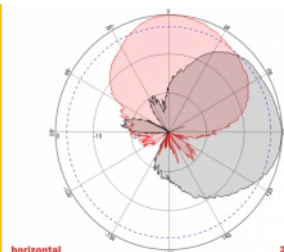

2 x 10 m

Item no. 89891

EAN: 4043619898916

Country of origin: China

Package: Box

Technical details

- Connectors: 2 x SMA plug
- GSM, UMTS, LTE, ZigBee, DECT, Z-Wave, NB-IoT, WLAN, Bluetooth, ISM, LoRa 868 MHz / 915 MHz, MIMO
- Frequency range:
698 - 960 MHz
1710 - 2700 MHz
- Antenna gain: 8 dBi
- Impedance: 50 Ohm
- VSWR: 2.0
- Polarisation: vertical, horizontal
- HBW horizontal beamwidth: 75°
- VBW vertical beamwidth: 65°
- Cable type: RG-58
- Cable length incl. connectors: ca. 10 m
- Operating temperature: -40 °C ~ 65 °C
- Housing material: ABS
- Weight: ca. 0.7 kg

- Dimensions (LxWxH): ca. 23.7 x 22.9 x 5.0 cm
 - Max. Pole diameter: ca. 5.5 cm
-

System requirements

- Device with two free SMA connectors
-

Package content

- Antenna
- Mounting material:
Nut, washer, mounting bracket and pole mounting bracket

Images

General

Mounting type:	pole wall
Suitable for indoor:	yes
Suitable for outdoor:	yes

Technical characteristics

Frequency range:	1710 - 2700 MHz 698 MHz - 960 MHz
Antenna gain:	8 dBi
Beam width horizontal:	75°
Beam width vertical:	65°
Impedance:	50 Ω
Operating temperature:	-40 °C ~ 60 °C
Polarisation:	vertical horizontal
Power handling:	50 W
VSWR:	1.5

Physical characteristics

Antenna type:	directional
Housing material:	ABS
Weight:	0.9 kg
Cable type:	RG-58
Cable attenuation:	0.6 dB @ 1 GHz per meter
Cable colour:	black
Cable length incl. connector:	10 m
Length:	23.7 cm