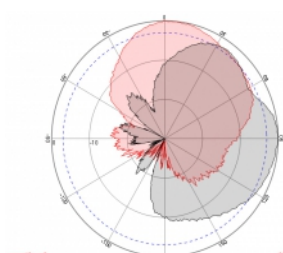

2 x 10 m

Item no. 89891

EAN: 4043619898916

Country of origin: China

Package: Box

Technical details

- Connectors: 2 x SMA plug
- GSM, UMTS, LTE, ZigBee, DECT, Z-Wave, NB-IoT, WLAN, Bluetooth, ISM, LoRa 868 MHz / 915 MHz, MIMO
- Frequency range:
698 - 960 MHz
1710 - 2700 MHz
- Antenna gain: 8 dBi
- Impedance: 50 Ohm
- VSWR: 2.0
- Polarisation: vertical, horizontal
- HBW horizontal beamwidth: 75°
- VBW vertical beamwidth: 65°
- Cable type: RG-58
- Cable length incl. connectors: ca. 10 m
- Operating temperature: -40 °C ~ 65 °C
- Housing material: ABS
- Weight: ca. 0.7 kg

- Dimensions (LxWxH): ca. 23.7 x 22.9 x 5.0 cm
 - Max. Pole diameter: ca. 5.5 cm
-

System requirements

- Device with two free SMA connectors
-

Package content

- Antenna
- Mounting material:
Nut, washer, mounting bracket and pole mounting bracket

Images

General

Mounting type:	pole wall
Suitable for indoor:	yes
Suitable for outdoor:	yes

Technical characteristics

Frequency range:	1710 - 2700 MHz 698 MHz - 960 MHz
Antenna gain:	8 dBi
Beam width horizontal:	75°
Beam width vertical:	65°
Impedance:	50 Ω
Operating temperature:	-40 °C ~ 60 °C
Polarisation:	vertical horizontal
Power handling:	50 W
VSWR:	1.5

Physical characteristics

Antenna type:	directional
Housing material:	ABS
Weight:	0.9 kg
Cable type:	RG-58
Cable attenuation:	0.6 dB @ 1 GHz per meter
Cable colour:	black
Cable length incl. connector:	10 m
Length:	23.7 cm