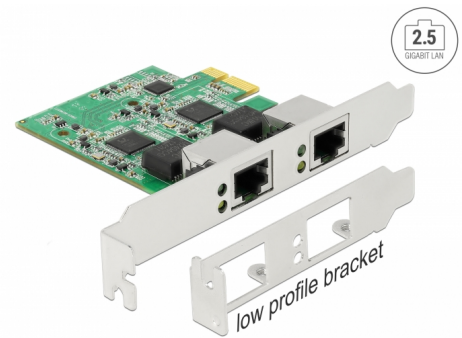

Delock PCI Express x1 Card 2 x RJ45 2.5 Gigabit LAN RTL8125

Description

The PCI Express card by Delock offers two network ports with a data transfer rate up to 2500 Mbps.

NBASE-T for higher speed

Modern services and new technologies require higher bandwidths. NBASE-T technology enables speeds of 1 Gbps and 2.5 Gbps with conventional networking cables. The best possible transmission rate is set automatically.

Item no. 89532

EAN: 4043619895328

Country of origin: China

Package: Retail Box

Technical details

- Connectors:
external: 2 x 2.5 Gigabit LAN RJ45 jack
internal: 1 x PCI Express x1, V2.1
- Chipset: Realtek RTL8125
- Data transfer rate:
Fast Ethernet up to 100 Mbps (Half/Full Duplex)
Gigabit Ethernet up to 1000 Mbps (Half/Full Duplex)
NBASE-T with up to 2.5 Gbps (Half/Full Duplex)
PCI Express x1 up to 2.5 Gbps
- Compatible with IEEE 802.3, IEEE 802.3u, IEEE 802.3ab
- Supports Wake On LAN (WOL)
- Supports IEEE 802.1P layer 2 priority encoding
- Supports IEEE 802.3x full duplex flow control
- Supports IEEE 802.1Q Virtual LAN (VLAN)
- Supports 9k Jumbo Frames
- Supports PXE
- LED indicator for power and activity

Interface

| | |
|-----------|---------------------------|
| External: | 2 x Gigabit LAN RJ45 jack |
| Internal: | 1 x PCI Express x1, V2.1 |

Technical characteristics

| | |
|---------------------|--|
| Chipset: | Realtek RTL8125 |
| Data transfer rate: | Fast Ethernet up to 100 Mbps Gigabit Ethernet up to 1 Gbps Gigabit Ethernet up to 2.5 Gbps |