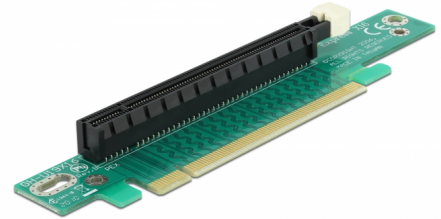

Delock Riser Card PCI Express x16 > x16 90° left angled

Description

The PCI Express riser card by Delock angles the PCI Express slot by 90°. This type of horizontal installation is necessary inside 1U computer cases, where a vertical installation is not possible due to space limitation.

Item no. 89105

EAN: 4043619891054

Country of origin: Taiwan,
Republic of China

Package: Zip poly bag

Technical details

- Connectors:
 - 1 x PCI Express x16 male >
 - 1 x PCI Express x16 slot
- For 48.3 cm (19 inches) cases 1U
- Left insertion
- Dimension: mounting height 24 mm, complete height 32 mm
- OS independent, no driver installation necessary