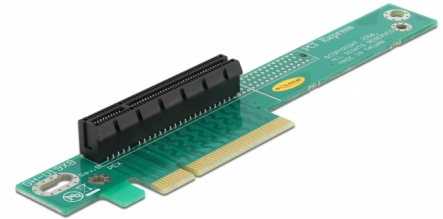

# Delock Riser Card PCI Express x8 > x8 90° left angled

## Description

The PCI Express riser card by Delock angles the PCI Express slot by 90°. This type of horizontal installation is necessary inside 1U computer cases, where a vertical installation is not possible due to space limitation.

## Technical details

- Connectors:
  - 1 x PCI Express x8 male >
  - 1 x PCI Express x8 slot
- For 48.3 cm (19 inches) cases 1U
- Left insertion
- Dimension: mounting height 24 mm, complete height 32 mm
- OS independent, no driver installation necessary