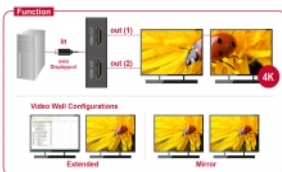

Item no. 87695

EAN: 4043619876952

Country of origin: Taiwan,
Republic of China

Package: Retail Box

Technical details

- Connectors:
Input: 1 x mini DisplayPort 20 pin male
Output: 2 x DisplayPort 20 pin female
- Chipset: STDP4320
- DisplayPort 1.2a specification
- Active converter, Single- / Multi-Stream Transport Hub (SST / MST)
- Functions: Mirrored or Extended (Windows only)
- Maximum resolution (depending on the system and the connected hardware):
DisplayPort 1.1 or 1.2 Single-Stream Transport (SST):
up to 1920 x 1080 @ 60 Hz (mirror)
DisplayPort 1.2 Multi-Stream Transport (MST):
up to 2560 x 1440 @ 60 Hz or 3840 x 2160 @ 30 Hz (mirror or extended)
- DisplayPort output supports Dual Mode DP++
- Supports Eyefinity / Single Large Surface (SLS)
- Audio input formats: 7.1 channel up to 192 kHz sample rate
- Metal housing
- Colour: black
- Cable length without connectors: ca. 30 cm

- Dimensions (LxWxH): ca. 100 x 67 x 23 mm

System requirements

- Mac OS 10.12 or above
- Windows 7/7-64/8.1/8.1-64/10/10-64
- A free mini DisplayPort female

Package content

- DisplayPort Splitter
- User manual

Images

General

Specification:	DisplayPort 1.2a
----------------	------------------

Interface

Output:	2 x DisplayPort female
Input:	1 x mini DisplayPort 20 pin male

Technical characteristics

Chipset:	STDP4320
Maximum screen resolution:	3840 x 2160 @ 30 Hz