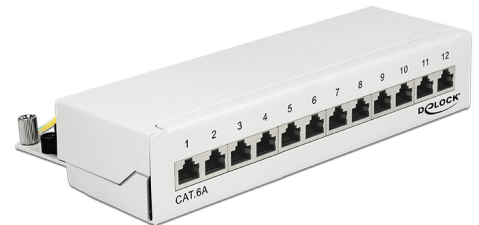

# Delock Desktop Patch Panel 12 Port Cat.6A white

## Description

This patch panel by Delock can be mounted e.g. on a wall. At the LSA blocks you can install up to twelve network cables with a punch down tool.

**Item no. 87679**

EAN: 4043619876792

Country of origin: China

## Technical details

- Connectors:  
external: 12 x RJ45 jack  
internal: 12 x LSA blocks
- Wall mounting
- Shielded
- Cat.6A
- TIA-568A/B pinout
- Cable diameter up to 0.644 mm (22 - 24 AWG)
- For solid or stranded wire
- Metal housing
- Colour: pure white RAL 9010
- Dimensions (WxHxD): ca. 218 x 44.2 x 108 mm

### Interface

External:	12 x RJ45 jack
Internal:	12 x LSA block