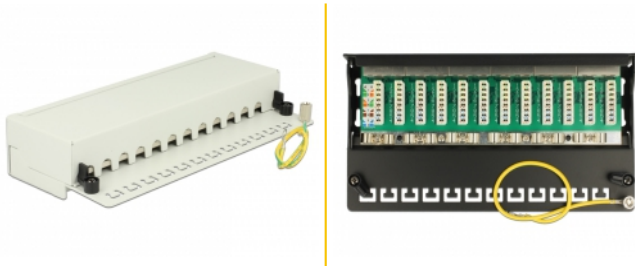

Delock Desktop Patch Panel 12 Port Cat.6A grey

Description

This patch panel by Delock can be mounted e.g. on a wall. At the LSA blocks you can install up to twelve network cables with a punch down tool.

Item no. 87675

EAN: 4043619876754

Country of origin: China

Package: White Box

Technical details

- Connectors:
external: 12 x RJ45 jack
internal: 12 x LSA blocks
- Wall mounting
- Shielded
- Cat.6A
- TIA-568A/B pinout
- Cable diameter up to 0.644 mm (22 - 24 AWG)
- For solid or stranded wire
- Metal housing
- Colour: light grey RAL 7035
- Dimensions (WxHxD): ca. 218 x 44.2 x 108 mm

System requirements

- Punch down tool

Package content

- Patch Panel
- Installation manual
- 12 cable ties
- 2 wallmount screws

Images

General

Suitable for conductor gauge:	22 - 24 AWG
Mounting type:	wall

Interface

External:	12 x RJ45 jack
Internal:	12 x LSA block

Technical characteristics

Category:	Cat.6A
-----------	--------

Physical characteristics

Housing colour:	light grey
Housing material:	metal
Depth:	108.0 mm
Width:	218 mm
Height:	44.2 mm