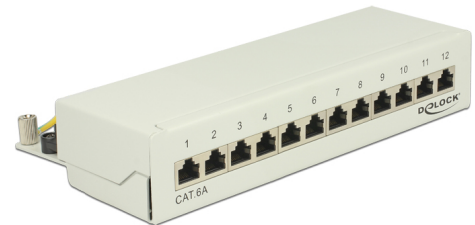

Delock Desktop Patch Panel 12 Port Cat.6A grey

Description

This patch panel by Delock can be mounted e.g. on a wall. At the LSA blocks you can install up to twelve network cables with a punch down tool.

Item no. 87675

EAN: 4043619876754

Country of origin: China

Package: White Box

Technical details

- Connectors:
external: 12 x RJ45 jack
internal: 12 x LSA blocks
- Wall mounting
- Shielded
- Cat.6A
- TIA-568A/B pinout
- Cable diameter up to 0.644 mm (22 - 24 AWG)
- For solid or stranded wire
- Metal housing
- Colour: light grey RAL 7035
- Dimensions (WxHxD): ca. 218 x 44.2 x 108 mm

System requirements

- Punch down tool

Package content

- Patch Panel
- Installation manual
- 12 cable ties
- 2 wallmount screws

Images

General

Suitable for conductor gauge:	22 - 24 AWG
Mounting type:	wall

Interface

External:	12 x RJ45 jack
Internal:	12 x LSA block

Technical characteristics

Category:	Cat.6A
-----------	--------

Physical characteristics

Housing colour:	light grey
Housing material:	metal
Depth:	108.0 mm
Width:	218 mm
Height:	44.2 mm