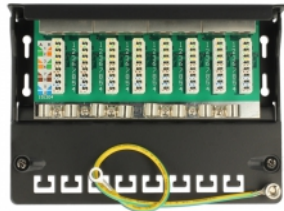

Delock Desktop Patch Panel 8 Port Cat.6 black

Description

This patch panel by Delock can be mounted e.g. on a wall. At the LSA blocks you can install up to 8 network cables with a punch down tool.

Item no. 87672

EAN: 4043619876723

Country of origin: China

Package: White Box

Technical details

- Connectors:
external: 8 x RJ45 jack
internal: 8 x LSA blocks
- Wall mounting
- Shielded
- Cat.6
- TIA-568A/B pinout
- Cable diameter up to 0.644 mm (22 - 24 AWG)
- For solid or stranded wire
- Metal housing
- Colour: jet black RAL 9005
- Dimensions (WxHxD): ca. 160.3 x 44.2 x 108 mm

Package content

- Patch Panel
- Installation manual
- 8 x cable ties

- 2 x wallmount screws
- 16 x copper foil
- Insertion Tool und Cable Stripper Delock 18411

Images

General

Suitable for conductor gauge:	22 - 24 AWG
Mounting type:	wall

Interface

External:	8 x RJ45 jack
Internal:	8 x LSA block

Technical characteristics

Category:	Cat.6
-----------	-------

Physical characteristics

Housing colour:	black
Housing material:	metal
Depth:	108.0 mm
Width:	160.3 mm
Height:	44.2 mm