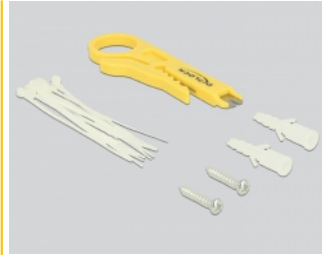

Delock Desktop Patch Panel 8 Port Cat.6 black

Description

This patch panel by Delock can be mounted e.g. on a wall. At the LSA blocks you can install up to 8 network cables with a punch down tool.

Item no. 87672

EAN: 4043619876723

Country of origin: China

Package: White Box

Technical details

- Connectors:
external: 8 x RJ45 jack
internal: 8 x LSA blocks
- Wall mounting
- Shielded
- Cat.6
- TIA-568A/B pinout
- Cable diameter up to 0.644 mm (22 - 24 AWG)
- For solid or stranded wire
- Metal housing
- Colour: jet black RAL 9005
- Dimensions (WxHxD): ca. 160.3 x 44.2 x 108 mm

Package content

- Patch Panel
- Installation manual
- 8 x cable ties

- 2 x wallmount screws
- 16 x copper foil
- Insertion Tool und Cable Stripper Delock 18411

Images

General

Suitable for conductor gauge:	22 - 24 AWG
Mounting type:	wall

Interface

External:	8 x RJ45 jack
Internal:	8 x LSA block

Technical characteristics

Category:	Cat.6
-----------	-------

Physical characteristics

Housing colour:	black
Housing material:	metal
Depth:	108.0 mm
Width:	160.3 mm
Height:	44.2 mm