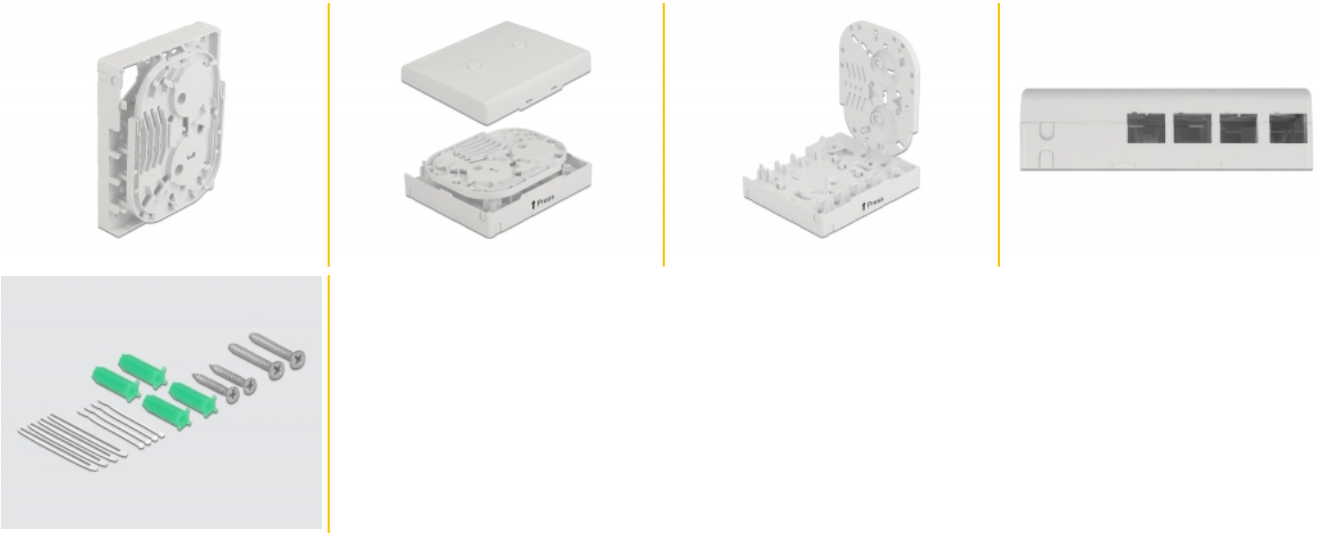

Delock Optical Fiber Connection Box for wall mounting for 4 x SC Simplex or LC Duplex white

Description

This fiber optical connection box by Delock can be used for wall mounting and can accommodate up to four SC Simplex or LC Duplex fiber optical couplings.

Item no. 86843

EAN: 4043619868438

Country of origin: China

Package: Zip poly bag

Technical details

- 4 slots for SC Simplex or LC Duplex couplings
- Wall mounting:
 - 2 x mounting holes
 - Mounting hole diameter: 7 mm
 - Pitch of screw hole: ca. 60 mm
- Cover with label tap
- Protective flip
- Colour: white
- Material: ABS
- Dimensions (LxWxH): ca. 100 x 83 x 32 mm

Package content

- Optical fiber connection box
- 4 x heat shrink splice protection
- 4 x screw
- 4 x dowel

- 4 x zip-tie

Images

Physical characteristics

Material:	ABS
Length:	100 mm
Width:	83 mm
Height:	32 mm
Colour:	white
Mounting hole diameter:	7 mm