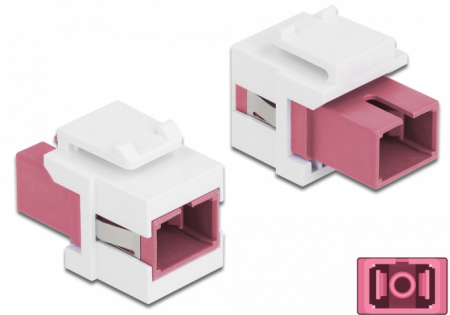

Delock Keystone Module SC Simplex female to SC Simplex female violet / white

Description

This module by Delock can be used to extend fiber optic cables. With its standardised dimensions it can be used for easy snap-in mounting in e.g. a Keystone patch panel, face plate or surface-mount box.

Item no. 86717

EAN: 4043619867172

Country of origin: China

Package: Zip poly bag

Technical details

- Connectors:
 - 1 x SC Simplex female >
 - 1 x SC Simplex female
- Colour: violet
- For multi-mode fiber
- Insertion loss < 0.3 dB
- With dust cover
- For Keystone ports with 19.2 x 14.9 mm
- Housing colour: white
- Dimensions (LxWxH): ca. 27.4 x 16.5 x 21.9 mm

System requirements

- A free SC plug

Package content

- Keystone module

Images

General

Mounting type:	Keystone module
----------------	-----------------

Interface

Connector 1:	1 x SC Simplex female
Connector 2:	1 x SC Simplex female

Physical characteristics

Housing colour:	white
Length:	27.4 mm
Width:	16.5 mm
Height:	21.9 mm
Colour:	violet