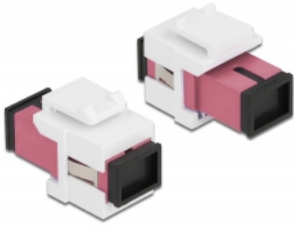

Delock Keystone Module SC Simplex female to SC Simplex female violet / white

Description

This module by Delock can be used to extend fiber optic cables. With its standardised dimensions it can be used for easy snap-in mounting in e.g. a Keystone patch panel, face plate or surface-mount box.

Item no. 86717

EAN: 4043619867172

Country of origin: China

Package: Zip poly bag

Technical details

- Connectors:
 - 1 x SC Simplex female >
 - 1 x SC Simplex female
- Colour: violet
- For multi-mode fiber
- Insertion loss < 0.3 dB
- With dust cover
- For Keystone ports with 19.2 x 14.9 mm
- Housing colour: white
- Dimensions (LxWxH): ca. 27.4 x 16.5 x 21.9 mm

System requirements

- A free SC plug

Package content

- Keystone module

Images

General

Mounting type:	Keystone module
----------------	-----------------

Interface

Connector 1:	1 x SC Simplex female
Connector 2:	1 x SC Simplex female

Physical characteristics

Housing colour:	white
Length:	27.4 mm
Width:	16.5 mm
Height:	21.9 mm
Colour:	violet