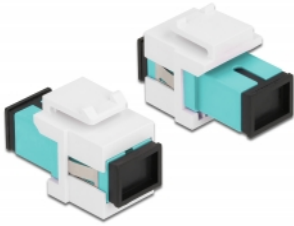

Delock Keystone Module SC Simplex female to SC Simplex female aqua / white

Description

This module by Delock can be used to extend fiber optic cables. With its standardised dimensions it can be used for easy snap-in mounting in e.g. a Keystone patch panel, face plate or surface-mount box.

Item no. 86716

EAN: 4043619867165

Country of origin: China

Package: Zip poly bag

Technical details

- Connectors:
 - 1 x SC Simplex female >
 - 1 x SC Simplex female
- Colour: aqua
- For multi-mode fiber
- Insertion loss < 0.3 dB
- With dust cover
- For Keystone ports with 19.2 x 14.9 mm
- Housing colour: white
- Dimensions (LxWxH): ca. 27.4 x 16.5 x 21.9 mm

System requirements

- A free SC plug

Package content

- Keystone module

Images

General

Mounting type:	Keystone module
----------------	-----------------

Interface

Connector 1:	1 x SC Simplex female
Connector 2:	1 x SC Simplex female

Physical characteristics

Housing colour:	white
Length:	27.4 mm
Width:	16.5 mm
Height:	21.9 mm
Colour:	aqua