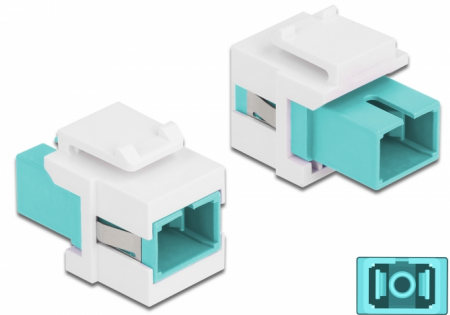

Delock Keystone Module SC Simplex female to SC Simplex female aqua / white

Description

This module by Delock can be used to extend fiber optic cables. With its standardised dimensions it can be used for easy snap-in mounting in e.g. a Keystone patch panel, face plate or surface-mount box.

Item no. 86716

EAN: 4043619867165

Country of origin: China

Package: Zip poly bag

Technical details

- Connectors:
 - 1 x SC Simplex female >
 - 1 x SC Simplex female
- Colour: aqua
- For multi-mode fiber
- Insertion loss < 0.3 dB
- With dust cover
- For Keystone ports with 19.2 x 14.9 mm
- Housing colour: white
- Dimensions (LxWxH): ca. 27.4 x 16.5 x 21.9 mm

System requirements

- A free SC plug

Package content

- Keystone module

Images

General

Mounting type:	Keystone module
----------------	-----------------

Interface

Connector 1:	1 x SC Simplex female
Connector 2:	1 x SC Simplex female

Physical characteristics

Housing colour:	white
Length:	27.4 mm
Width:	16.5 mm
Height:	21.9 mm
Colour:	aqua