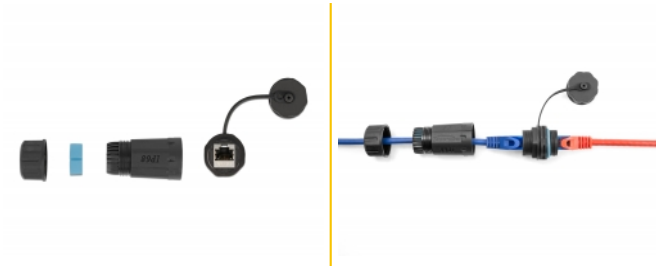

- Cable connector

Images