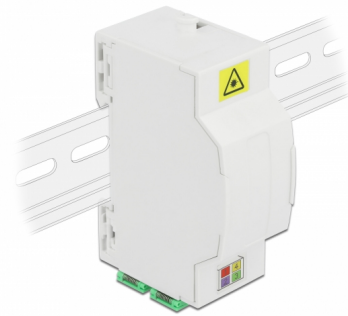

Delock Optical Fiber Connection Box for DIN Rail 4 x SC Simplex or LC Duplex

Description

This fiber optical junction box by Delock can accommodate up to four SC Simplex or LC Duplex fiber optical cables. The integrated clips allow the mounting on 35 mm DIN rails.

Item no. 86543

EAN: 4043619865437

Country of origin: China

Package: White Box

Technical details

- Optical fiber connection box for FTTH applications
- 4 slots for SC Simplex or LC Duplex couplings
- DIN rail mounting: 35 mm
- Protective flip
- Colour: white
- Material: ABS
- Dimensions (LxWxH): ca. 85.0 x 60.5 x 31.5 mm

Package content

- Optical fiber connection box
- 4 x SC Simplex coupler with laser protection flip

Images

General

Mounting type:	DIN rail mounting: 35 mm
----------------	--------------------------

Physical characteristics

Material:	ABS
Length:	85 mm
Width:	60.5 mm
Height:	31.5 mm
Colour:	white