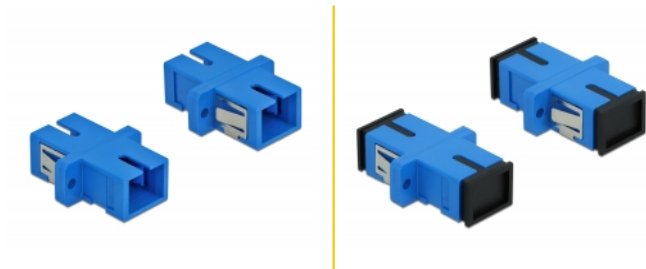

Delock Optical Fiber Coupler SC Simplex female to SC Simplex female Single-mode 4 pieces blue

Description

With this SC Simplex coupling by Delock, optical fiber male connectors can be easily connected to each other. The coupling enables a direct connection to the optical fiber cable and is suitable for simple mounting in optical fiber connection boxes, cabinets and patch panels.

Protection by dust cover

The coupling is equipped with an appropriate cap to protect the sleeve from dust and to keep it clean.

4 x

Item no. 85990

EAN: 4043619859900

Country of origin: China

Package: Zip poly bag

Technical details

- Connectors:
 - 1 x SC Simplex female >
 - 1 x SC Simplex female
- For single-mode fiber
- Ceramic sleeve
- With dust cover
- Mounting via metal holder or screws
- 2 x mounting holes
- Mounting hole diameter: 2.4 mm
- Pitch of screw hole: ca. 18 mm
- Panel cut-out (WxH): ca. 13.4 x 9.5 mm
- Operating temperature: -20 °C ~ 70 °C
- Material: plastic
- Colour: blue
- Dimensions (LxWxH): ca. 27.4 x 12.7 x 9.3 mm

System requirements

- A free SC Simplex male port

Package content

- 4 x SC Simplex coupler

Images

Interface

Connector 1:	1 x SC Simplex female
Connector 2:	1 x SC Simplex female

Technical characteristics