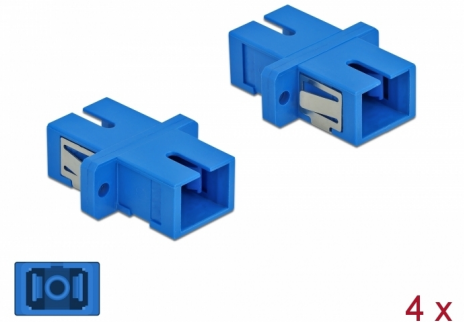

Delock Optical Fiber Coupler SC Simplex female to SC Simplex female Single-mode 4 pieces blue

Description

With this SC Simplex coupling by Delock, optical fiber male connectors can be easily connected to each other. The coupling enables a direct connection to the optical fiber cable and is suitable for simple mounting in optical fiber connection boxes, cabinets and patch panels.

Protection by dust cover

The coupling is equipped with an appropriate cap to protect the sleeve from dust and to keep it clean.

4 x

Item no. 85990

EAN: 4043619859900

Country of origin: China

Package: Zip poly bag

Technical details

- Connectors:
  - 1 x SC Simplex female >
  - 1 x SC Simplex female
- For single-mode fiber
- Ceramic sleeve
- With dust cover
- Mounting via metal holder or screws
- 2 x mounting holes
- Mounting hole diameter: 2.4 mm
- Pitch of screw hole: ca. 18 mm
- Panel cut-out (WxH): ca. 13.4 x 9.5 mm
- Operating temperature: -20 °C ~ 70 °C
- Material: plastic
- Colour: blue
- Dimensions (LxWxH): ca. 27.4 x 12.7 x 9.3 mm

System requirements