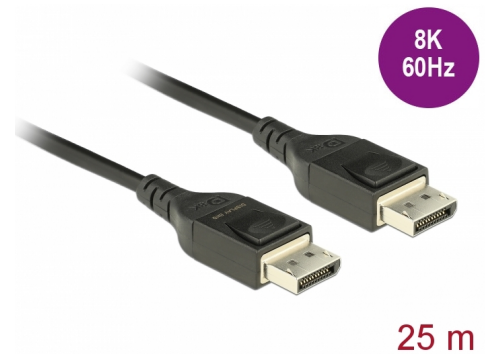

# Delock Active Optical Cable DisplayPort 1.4 8K 60 Hz 25 m

## Description

This cable by Delock is used to connect devices with a DisplayPort interface, such as monitors or TVs, to a PC or a laptop. This active optical cable is particularly thin and can transmit signals without loss over longer distances.

Supporting a maximum bandwidth of 32.4 Gb/s, content can be displayed in 8K Ultra HD (7680 x 4320 @ 60 Hz) resp. 5K (5120 x 2880 @ 120 Hz) and 4K Ultra HD (3840 x 2160 @ 240 Hz) resolution.

**Item no. 85825**

## Technical details

- Connectors:
  - 1 x DisplayPort male >
  - 1 x DisplayPort male
- DisplayPort 1.4 specification
- Downwards compatible to DisplayPort 1.3, 1.2 and 1.1
- Fibre optical cable with low signal degradation
- Not affected by electromagnetic interference
- Cable diameter: ca. 5.0 mm
- Contacts gold-plated
- Fixed signal direction
- Transmission of audio and video signals
- Data transfer rate up to 32.4 Gb/s
- Resolution up to:
  - Display with DSC support:
    - 7680 x 4320 @ 60 Hz
    - 5120 x 2880 @ 120 Hz
    - 3840 x 2160 @ 240 Hz
  - Display without DSC support: