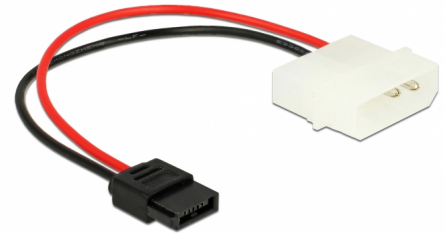

Delock Power Cable Molex 4 pin plug to Slim SATA 6 pin receptacle 15 cm

Description

This SATA power cable by Delock provides power to a SATA device e.g. Slim SATA DVD drive with 6 pin SATA power interface by connecting it to a power supply with Molex port.

15 cm

Item no. 85638

EAN: 4043619856381

Country of origin: China

Package: Zip poly bag

Technical details

- Connectors:
 - 1 x Molex 4 pin power plug >
 - 1 x Slim SATA 6 pin power receptacle
- IDE (Molex) connector only with 2 pins
- Cable gauge: 20 AWG
- Cable diameter: ca. 1.6 mm
- Length incl. connectors: ca. 15 cm

System requirements

- Power supply with IDE (Molex) interface
- Device with Slim SATA 6 pin power connector

Package content

- Power cable

Interface

connector:	1 x Molex 4 pin power plug
Connector 1:	1 x Slim SATA 6 pin power receptacle

Physical characteristics

Cable length incl. connector:	15 cm
Conductor gauge:	20 AWG