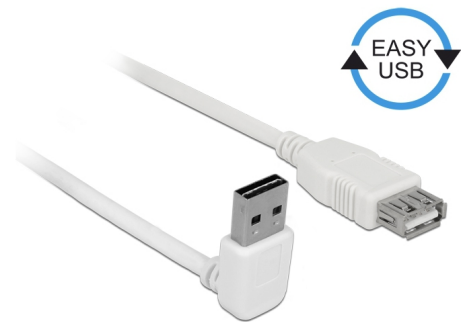

# Delock Extension cable EASY-USB 2.0 Type-A male angled up / down > USB 2.0 Type-A female white 1 m

## Description

This cable by Delock with EASY-USB male can be plugged into the USB-A female port in both directions. Thus the male port can be used both-sided and make the plug in easily.

ca. 1 m

**Item no. 85187**

## Technical details

- Connectors:
  - 1 x USB 2.0 Type-A reversible male angled up / down >
  - 1 x USB 2.0 Type-A female
- USB-A male port usable in both directions
- Cable gauge:
  - 28 AWG data line
  - 24 AWG power line
- Cable diameter: ca. 4.5 mm
- Gold-plated connectors
- Colour: white
- Length incl. connectors: ca. 1 m

## Physical characteristics

Pin finishing:	gold-plated
Conductor gauge:	28 AWG data line 24 AWG power line
Length:	1 m
Colour:	white