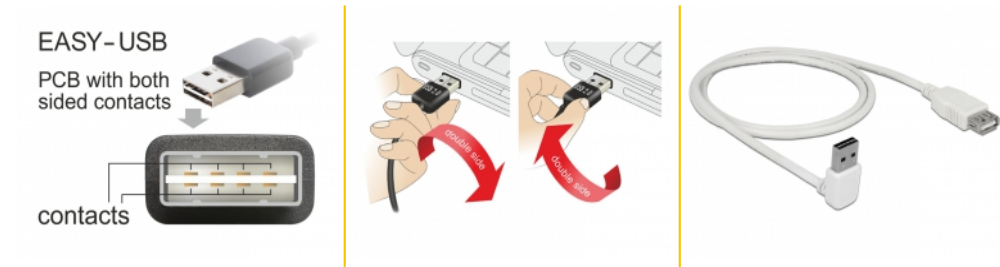

Package content

- Cable

Images