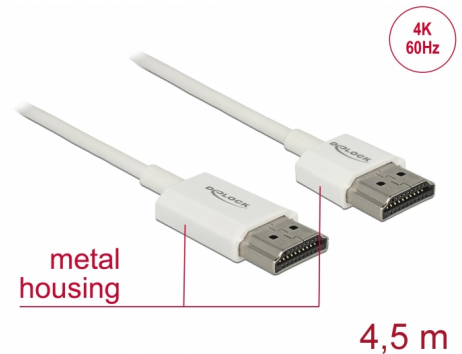

# Delock Cable High Speed HDMI with Ethernet - HDMI-A male > HDMI-A male 3D 4K 4.5 m Active Slim High Quality

## Description

This High Quality High Speed HDMI with Ethernet cable by Delock stands out due to its slim diameter and its short connectors. The triple shielded cable combines fast data transfer as well as audio- / video- and Ethernet connection. Due to the support of a maximum bandwidth of 18 Gb/s, 4K content (maximum frame rate 60 Hz), 3D content in 4K resolution (maximum frame rate 24 Hz) and content in 21:9 cinema aspect ratio can now be displayed. The cable allows the simultaneous transmission of two video channels to display video streams for two users on one screen, as well as the simultaneous transmission of up to four audio channels. The quality of audio transmissions is significantly improved by the sampling rate of up to 1536 kHz.

## Technical details

- Connector:
  - 1 x High Speed HDMI-A 19 pin male >
  - 1 x High Speed HDMI-A 19 pin male
- Chipset: Spectra7 PRA1711s
- High Speed HDMI with Ethernet (HEC) specification
- Cable gauge: 36 AWG
- Cable diameter: ca. 3.2 mm
- Twisted-pair cabling
- Copper conductor
- Gold-plated connector
- Triple shielded cable

## Physical characteristics

Connector finishing:	gold-plated
Pin finishing:	gold-plated
Conductor material:	copper
Conductor gauge:	36 AWG
Shielding:	triple
Length:	4.5 m
Colour:	white