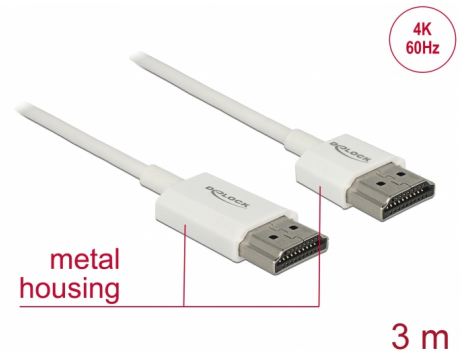

Delock Cable High Speed HDMI with Ethernet - HDMI-A male > HDMI-A male 3D 4K 3 m Active Slim High Quality

Description

This High Quality High Speed HDMI with Ethernet cable by Delock stands out due to its slim diameter and its short connectors. The triple shielded cable combines fast data transfer as well as audio- / video- and Ethernet connection. Due to the support of a maximum bandwidth of 18 Gb/s, 4K content (maximum frame rate 60 Hz), 3D content in 4K resolution (maximum frame rate 24 Hz) and content in 21:9 cinema aspect ratio can now be displayed. The cable allows the simultaneous transmission of two video channels to display video streams for two users on one screen, as well as the simultaneous transmission of up to four audio channels. The quality of audio transmissions is significantly improved by the sampling rate of up to 1536 kHz.

Item no. 85138

EAN: 4043619851386

Country of origin: China

Package: Zip poly bag

Special features

- Extra short connectors with full metal shielding
- Especially slim cable diameter

Technical details

- Connector:
 - 1 x High Speed HDMI-A 19 pin male >
 - 1 x High Speed HDMI-A 19 pin male
- Chipset: Spectra7 PRA1711s
- High Speed HDMI with Ethernet (HEC) specification
- Cable gauge: 36 AWG
- Cable diameter: ca. 3.2 mm
- Twisted-pair cabling
- Copper conductor
- Gold-plated connector
- Triple shielded cable