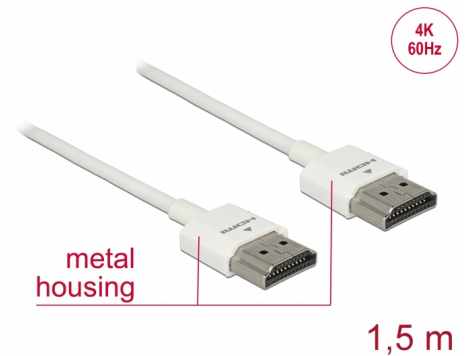

# Delock Cable High Speed HDMI with Ethernet - HDMI-A male > HDMI-A male 3D 4K 1.5 m Slim High Quality

## Description

This High Quality High Speed HDMI with Ethernet cable by Delock stands out due to its slim diameter and its short connectors. The triple shielded cable combines fast data transfer as well as audio- / video- and Ethernet connection. Due to the support of a maximum bandwidth of 18 Gb/s, 4K content (maximum frame rate 60 Hz), 3D content in 4K resolution (maximum frame rate 24 Hz) and content in 21:9 cinema aspect ratio can now be displayed. The cable allows the simultaneous transmission of two video channels to display video streams for two users on one screen, as well as the simultaneous transmission of up to four audio channels. The quality of audio transmissions is significantly improved by the sampling rate of up to 1536 kHz.

## Technical details

- Connector:
  - 1 x High Speed HDMI-A 19 pin male >
  - 1 x High Speed HDMI-A 19 pin male
- High Speed HDMI with Ethernet (HEC) specification
- Cable gauge: 36 AWG
- Cable diameter: ca. 3.2 mm
- Twisted-pair cabling
- Copper conductor
- Gold-plated connector
- Triple shielded cable
- Metal housing
- Transfer of audio and video signals

## Physical characteristics

Connector finishing:	gold-plated
Pin finishing:	gold-plated
Conductor material:	copper
Conductor gauge:	36 AWG
Shielding:	triple
Length:	1.5 m
Colour:	white