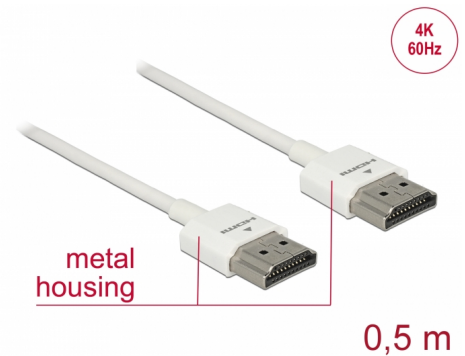

Delock Cable High Speed HDMI with Ethernet - HDMI-A male > HDMI-A male 3D 4K 0.5 m Slim High Quality

Description

This High Quality High Speed HDMI with Ethernet cable by Delock stands out due to its slim diameter and its short connectors. The triple shielded cable combines fast data transfer as well as audio- / video- and Ethernet connection. Due to the support of a maximum bandwidth of 18 Gb/s, 4K content (maximum frame rate 60 Hz), 3D content in 4K resolution (maximum frame rate 24 Hz) and content in 21:9 cinema aspect ratio can now be displayed. The cable allows the simultaneous transmission of two video channels to display video streams for two users on one screen, as well as the simultaneous transmission of up to four audio channels. The quality of audio transmissions is significantly improved by the sampling rate of up to 1536 kHz.

Item no. 85121

EAN: 4043619851218

Country of origin: China

Package: Zip poly bag

Special features

- Extra short connectors with full metal shielding
- Especially slim cable diameter

Technical details

- Connector:
 - 1 x High Speed HDMI-A 19 pin male >
 - 1 x High Speed HDMI-A 19 pin male
- High Speed HDMI with Ethernet (HEC) specification
- Cable gauge: 36 AWG
- Cable diameter: ca. 3.2 mm
- Twisted-pair cabling
- Copper conductor
- Gold-plated connector
- Triple shielded cable
- Metal housing
- Transfer of audio and video signals

Technical characteristics

Data transfer rate:	up to 18 Gb/s
Maximum screen resolution:	3D: 3840 x 2160 @ 30 Hz 3840 x 2160 @ 60 Hz
Maximum refresh rate:	120 Hz

Physical characteristics

Connector finishing:	gold-plated
Pin finishing:	gold-plated
Conductor material:	copper
Conductor gauge:	36 AWG
Shielding:	triple
Length:	50 cm
Colour:	white