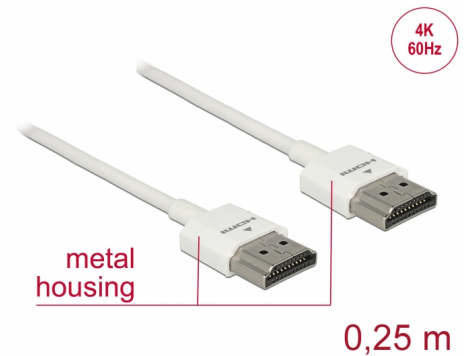

# Delock Cable High Speed HDMI with Ethernet - HDMI-A male > HDMI-A male 3D 4K 0.25 m Slim High Quality

## Description

This High Quality High Speed HDMI with Ethernet cable by Delock stands out due to its slim diameter and its short connectors. The triple shielded cable combines fast data transfer as well as audio- / video- and Ethernet connection. Due to the support of a maximum bandwidth of 18 Gb/s, 4K content (maximum frame rate 60 Hz), 3D content in 4K resolution (maximum frame rate 24 Hz) and content in 21:9 cinema aspect ratio can now be displayed. The cable allows the simultaneous transmission of two video channels to display video streams for two users on one screen, as well as the simultaneous transmission of up to four audio channels. The quality of audio transmissions is significantly improved by the sampling rate of up to 1536 kHz.

## Technical details

- Connector:
  - 1 x High Speed HDMI-A 19 pin male >
  - 1 x High Speed HDMI-A 19 pin male
- High Speed HDMI with Ethernet (HEC) specification
- Cable gauge: 36 AWG
- Cable diameter: ca. 3.2 mm
- Twisted-pair cabling
- Copper conductor
- Gold-plated connector
- Triple shielded cable
- Metal housing
- Transfer of audio and video signals

## Physical characteristics

Connector finishing:	gold-plated
Pin finishing:	gold-plated
Conductor material:	copper
Conductor gauge:	36 AWG
Shielding:	triple
Length:	25 cm
Colour:	white