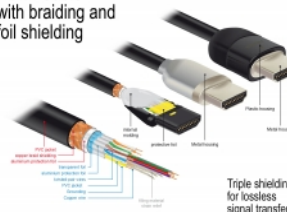

Perfect shielding guarantees loss-free signal transmission

The cable is characterised by the additional metal shielding of the plugs and the gold-plated contacts. It guarantees interference-free audio and video signal transmission thanks to its triple shielding and particularly dense braiding.

(depending on the system and the connected hardware)

- Supports the 21:9 cinema aspect ratio
- Supports 1080p HFR (High Frame Rate) 3D
- Up to 120 Hz refresh rate
- Supports transmission of 2 video channels simultaneously to use one display for two viewers
- Supports colour sampling in 4:2:0 format (original format of Blu-Ray, DVD and TV)
- Contains Audio Return Channel (ARC)
- Up to 32 audio channels for speakers
- Up to 1536 kHz audio sampling rate
- Supports transmission of up to 4 audio channels simultaneously
- Supports dynamic adjustment of lip synchronicity for audio / video delays
- Supports CEC 2.0 control commands
- Supports Dolby® TrueHD and DTS-HD Master Audio™
- Supports HDR
- More lively and natural colours
- Colour: black
- Length incl. connectors: ca. 2 m

System requirements

- A free HDMI-A interface

Package content

- Premium HDMI cable

Images

HDMI Cable with braiding and foil shielding

General

Specification:	High Speed HDMI with Ethernet
----------------	-------------------------------

Physical characteristics

Pin finishing:	gold-plated
Conductor material:	copper
Conductor gauge:	30 AWG
Shielding:	triple
Length:	2 m
Colour:	black