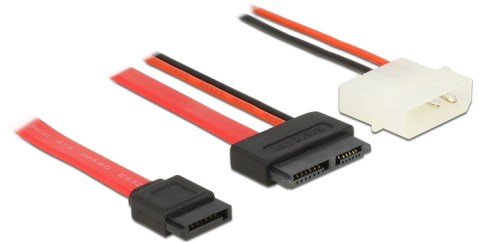

Delock Cable Slim SATA female > SATA 7 pin + 2 pin power male 15 cm

Description

This Slim SATA cable by Delock can be used for connecting devices with Slim SATA port, e.g. CD / DVD drives.

ca. 15 cm

Item no. 84789

EAN: 4043619847891

Country of origin: China

Package: Zip poly bag

Technical details

- Connector: Slim SATA 7+6 pin female > SATA 7 pin + 2 pin power male
- Voltage: 5 V
- Cable length: ca. 15 cm

System requirements

- A free SATA 7 pin port
- A free power connector

Package content

- Slim SATA cable