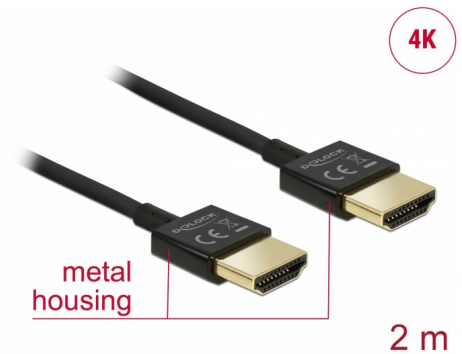

Delock Cable High Speed HDMI with Ethernet - HDMI-A male > HDMI-A male 3D 4K 2 m Slim High Quality

Description

This High Quality High Speed HDMI with Ethernet cable by Delock stands out due to its slim diameter and its short connectors. The triple shielded cable combines fast data transfer as well as audio- / video- and Ethernet connection. Due to the support of a maximum bandwidth of 18 Gb/s, 4K content (maximum frame rate 60 Hz), 3D content in 4K resolution (maximum frame rate 24 Hz) and content in 21:9 cinema aspect ratio can now be displayed. The cable allows the simultaneous transmission of two video channels to display video streams for two users on one screen, as well as the simultaneous transmission of up to four audio channels. The quality of audio transmissions is significantly improved by the sampling rate of up to 1536 kHz.

Item no. 84773

EAN: 4043619847730

Country of origin: China

Package: Zip poly bag

Special features

- Extra short connectors with full metal shielding
- Especially slim cable diameter

Technical details

- Connector:
 - High Speed HDMI-A 19 pin male >
 - High Speed HDMI-A 19 pin male
- High Speed HDMI with Ethernet (HEC) specification
- Cable gauge: 36 AWG
- Cable diameter: ca. 3.2 mm
- Twisted-pair cabling
- Copper conductor
- Gold-plated connector
- Triple shielded cable
- Metal housing
- Transfer of audio and video signals

Technical characteristics

Data transfer rate:	up to 18 Gb/s
Maximum screen resolution:	3D: 3840 x 2160 @ 30 Hz 3840 x 2160 @ 60 Hz
Maximum refresh rate:	120 Hz

Physical characteristics

Connector finishing:	gold-plated
Pin finishing:	gold-plated
Conductor material:	copper
Conductor gauge:	36 AWG
Shielding:	triple
Length:	2 m
Colour:	black